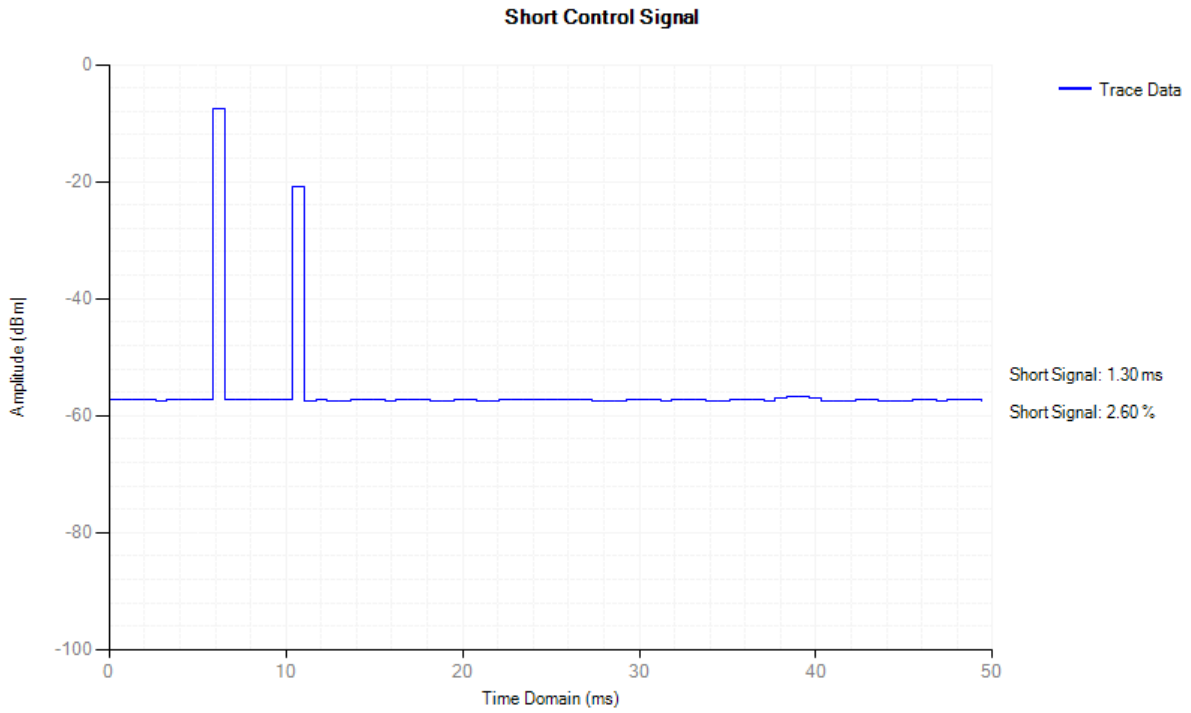

Control Signal NVNT 802.11g 2472MHz

Adaptivity NVNT 802.11n(HT20) 2412MHz

Control Signal NVNT 802.11n(HT20) 2412MHz

Adaptivity NVNT 802.11n(HT20) 2472MHz

Control Signal NVNT 802.11n(HT20) 2472MHz

Adaptivity NVNT 802.11n(HT40) 2422MHz