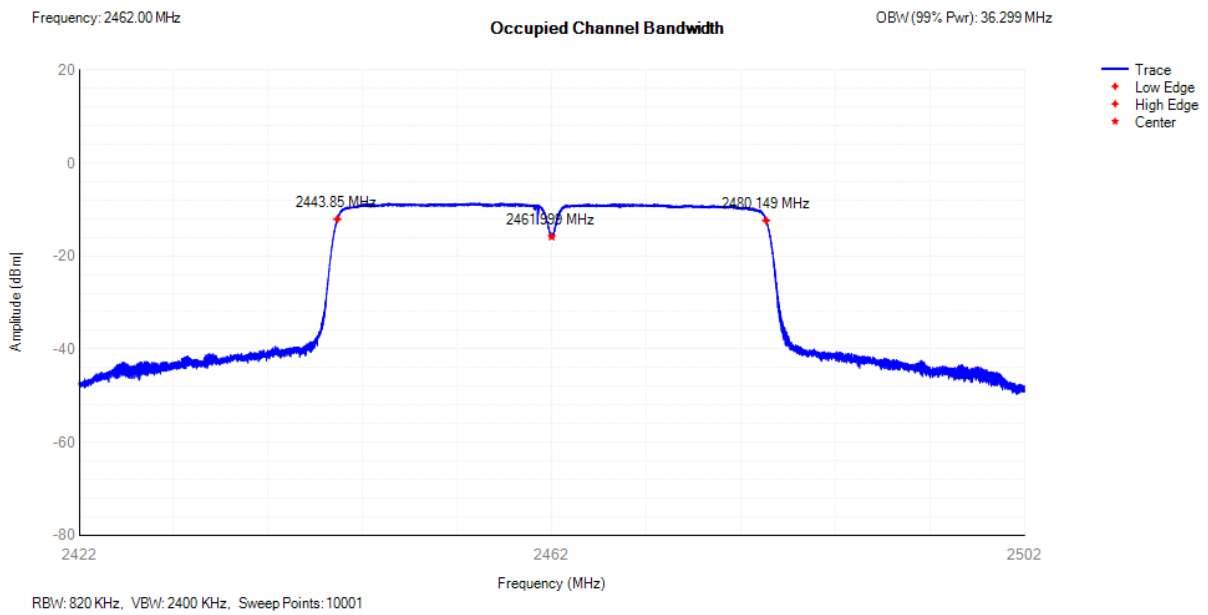

OBW NVNT 802.11g 2472MHz

802.11n MIMO OBW NVNT 802.11n(HT20) 2412MHz

OBW NVNT 802.11n(HT20) 2472MHz

OBW NVNT 802.11n(HT40) 2422MHz

OBW NVNT 802.11n(HT40) 2462MHz

5.4.8 Transmitter unwanted emissions in the out-of-band domain