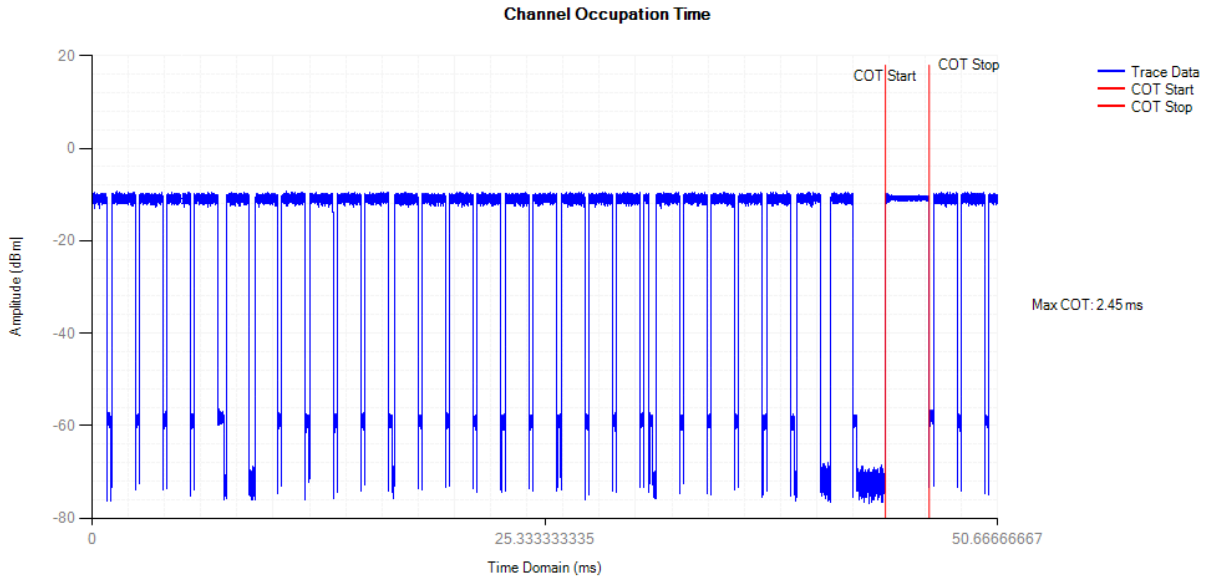

COT NVNT 802.11b 2412MHz