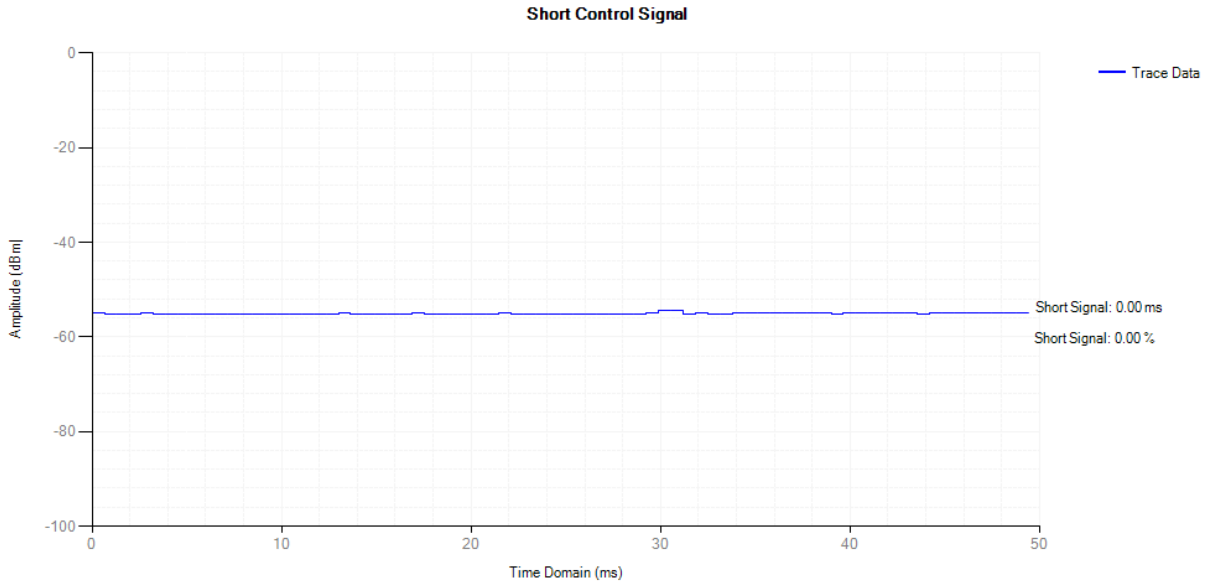

Adaptivity NVNT 802.11b 2412MHz

Control Signal NVNT 802.11b 2412MHz

Adaptivity NVNT 802.11b 2472MHz

Control Signal NVNT 802.11b 2472MHz

Adaptivity NVNT 802.11g 2412MHz

Control Signal NVNT 802.11g 2412MHz

Adaptivity NVNT 802.11g 2472MHz