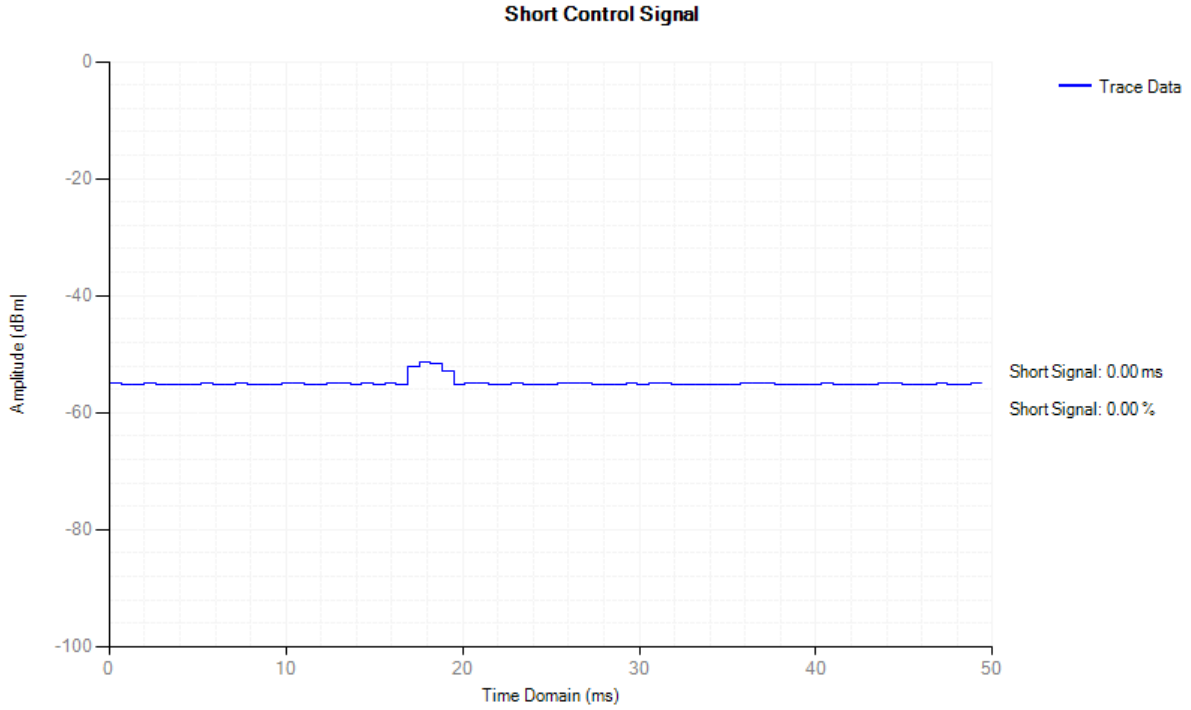

Control Signal NVNT 802.11n(HT40) 2422MHz