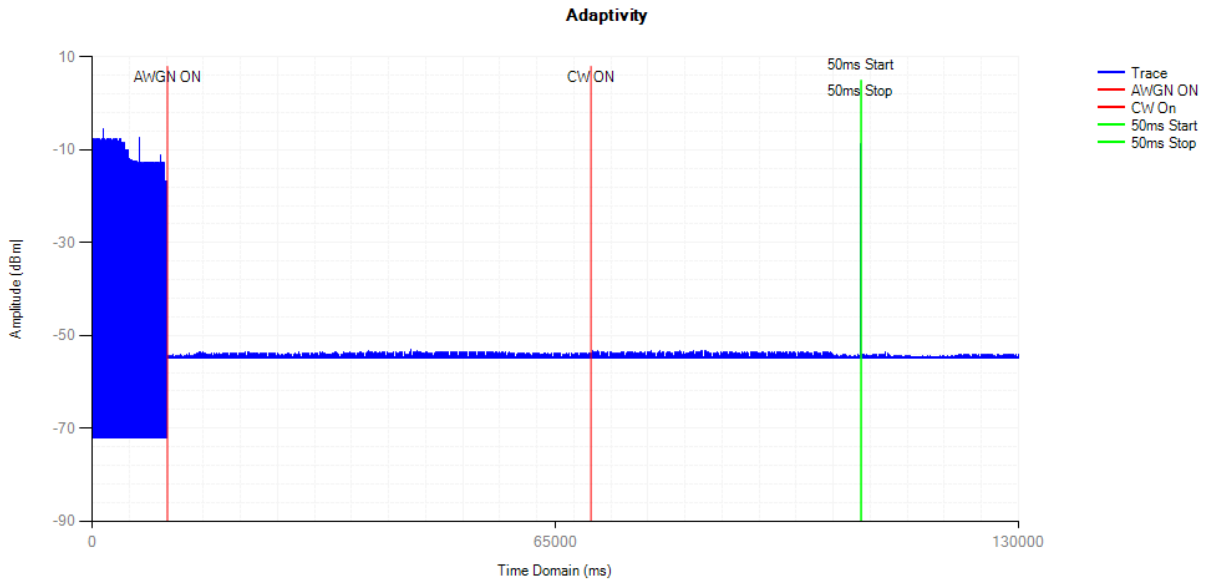

Adaptivity NVNT 802.11n(HT40) 2462MHz