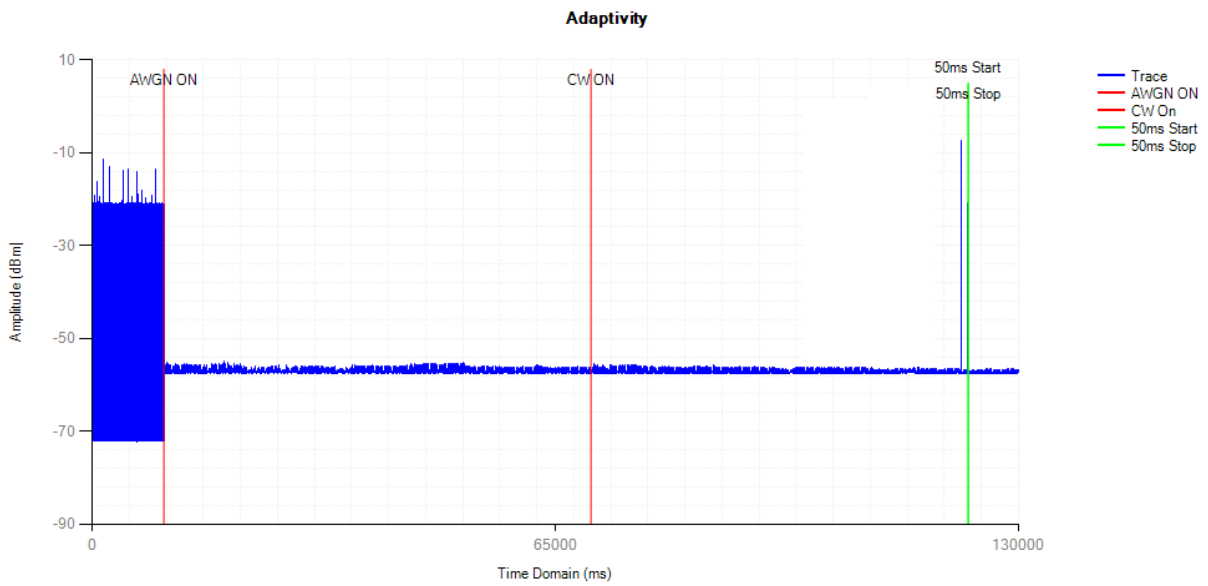

Control Signal NVNT 802.11g 2472MHz

Adaptivity NVNT 802.11n(HT20) 2412MHz

Control Signal NVNT 802.11n(HT20) 2412MHz

Adaptivity NVNT 802.11n(HT20) 2472MHz

Control Signal NVNT 802.11n(HT20) 2472MHz

Adaptivity NVNT 802.11n(HT40) 2422MHz