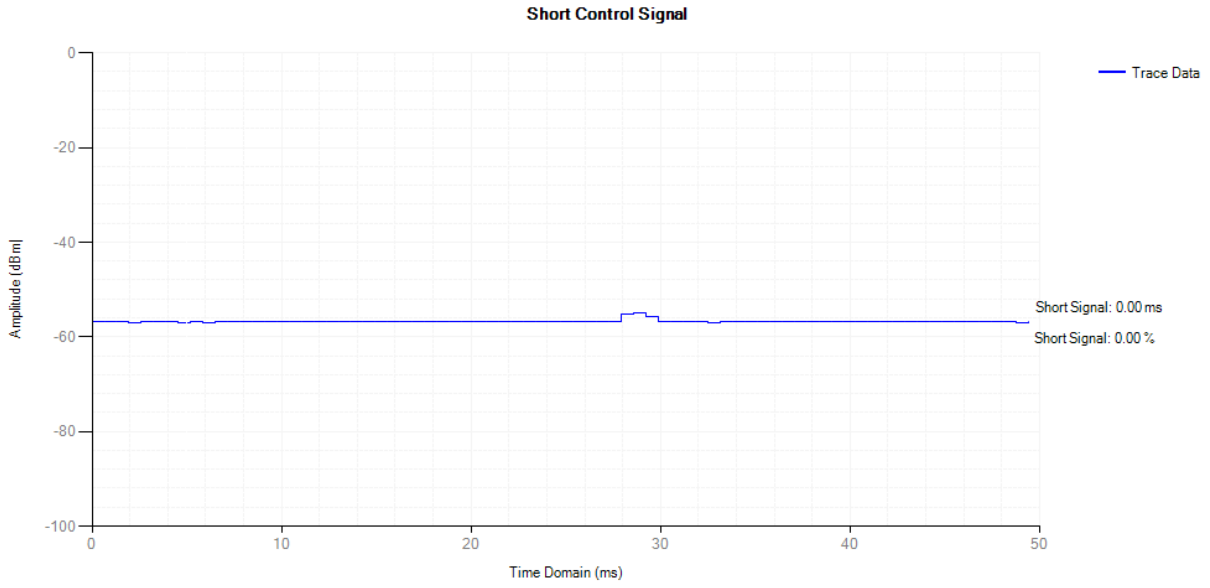

Adaptivity NVNT 802.11b 2412MHz

Control Signal NVNT 802.11b 2412MHz

Adaptivity NVNT 802.11b 2472MHz

Control Signal NVNT 802.11b 2472MHz

Adaptivity NVNT 802.11g 2412MHz

Control Signal NVNT 802.11g 2412MHz

Adaptivity NVNT 802.11g 2472MHz