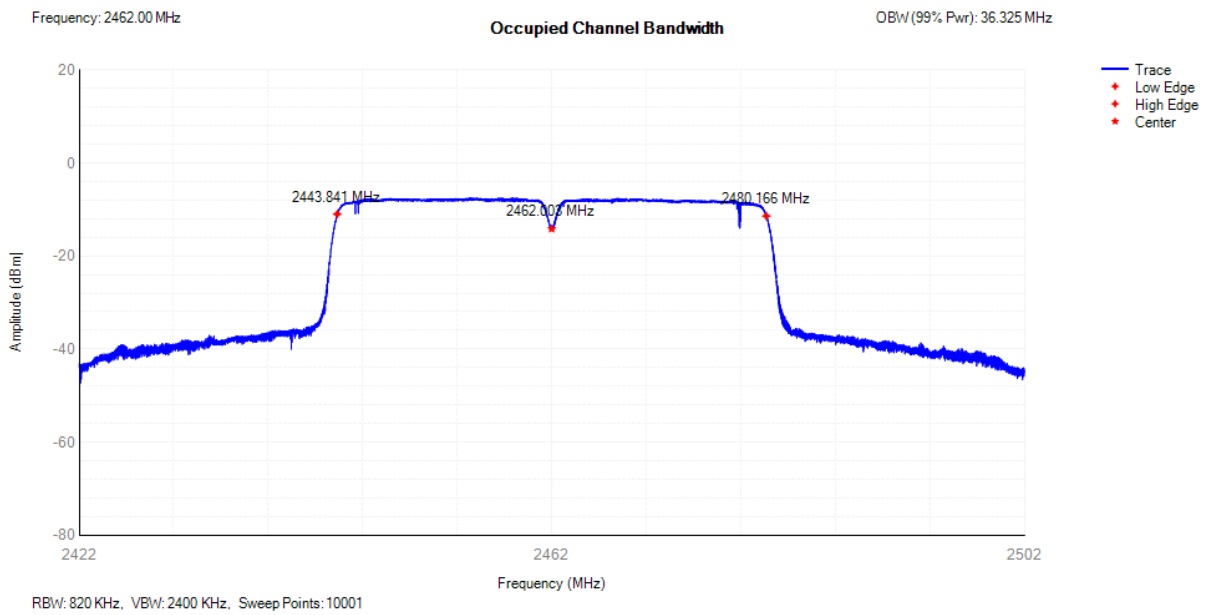

OBW NVNT 802.11g 2472MHz

802.11n MIMO OBW NVNT 802.11n(HT20) 2412MHz

OBW NVNT 802.11n(HT20) 2472MHz

OBW NVNT 802.11n(HT40) 2422MHz

OBW NVNT 802.11n(HT40) 2462MHz

5.4.8 Transmitter unwanted emissions in the out-of-band domain