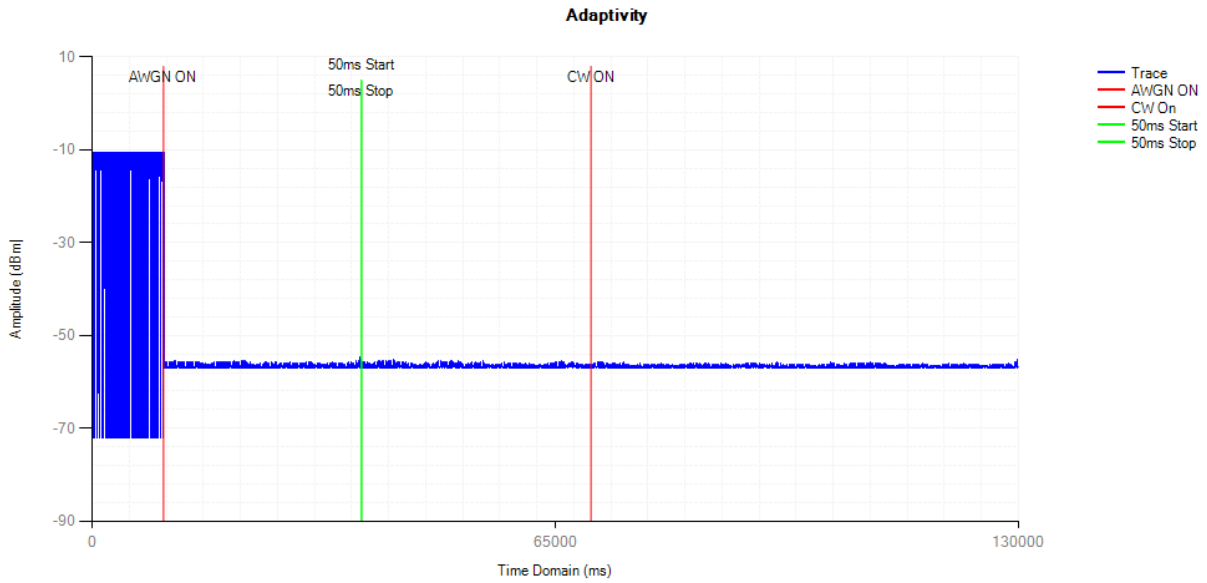

Adaptivity NVNT 802.11b 2412MHz

Control Signal NVNT 802.11b 2412MHz

Adaptivity NVNT 802.11b 2472MHz

Control Signal NVNT 802.11b 2472MHz

Adaptivity NVNT 802.11g 2412MHz

Control Signal NVNT 802.11g 2412MHz

Adaptivity NVNT 802.11g 2472MHz