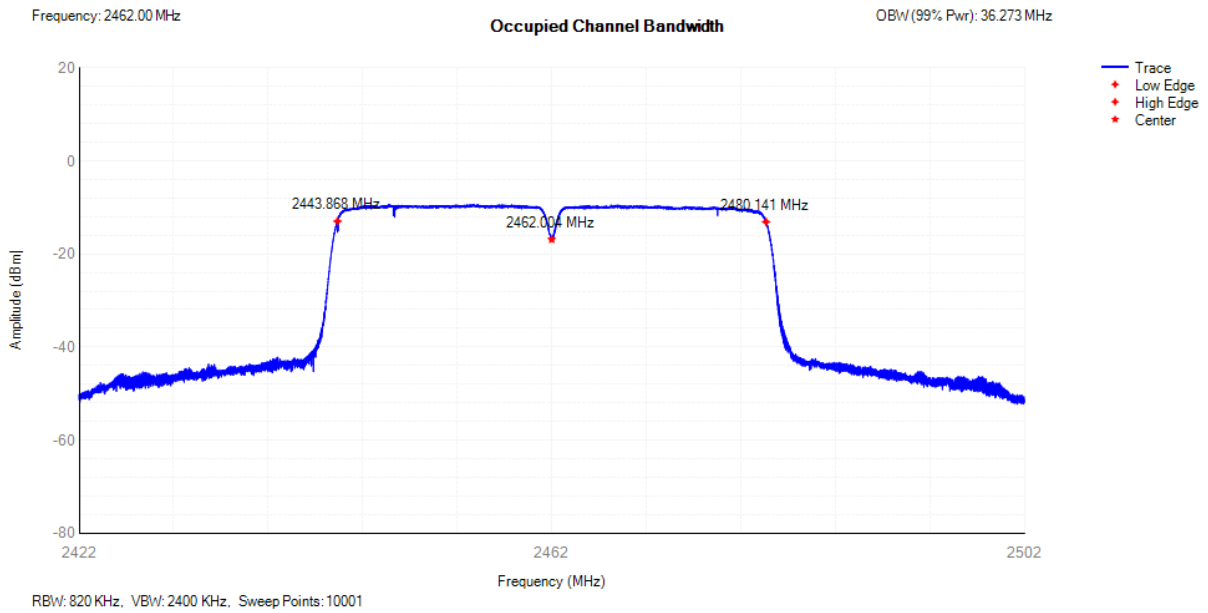

OBW NVNT 802.11g 2472MHz

802.11n MIMO OBW NVNT 802.11n(HT20) 2412MHz

OBW NVNT 802.11n(HT20) 2472MHz

OBW NVNT 802.11n(HT40) 2422MHz

OBW NVNT 802.11n(HT40) 2462MHz

5.4.8 Transmitter unwanted emissions in the out-of-band domain