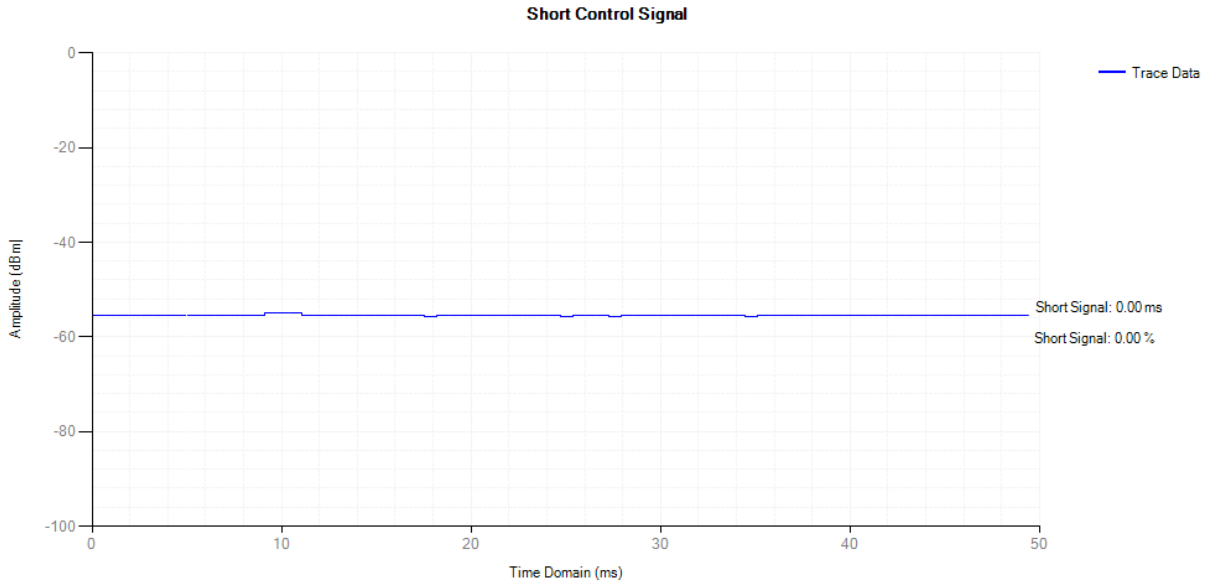

Adaptivity NVNT 802.11b 2412MHz

Control Signal NVNT 802.11b 2412MHz

Adaptivity NVNT 802.11b 2472MHz

Control Signal NVNT 802.11b 2472MHz

Adaptivity NVNT 802.11g 2412MHz

Control Signal NVNT 802.11g 2412MHz

Adaptivity NVNT 802.11g 2472MHz