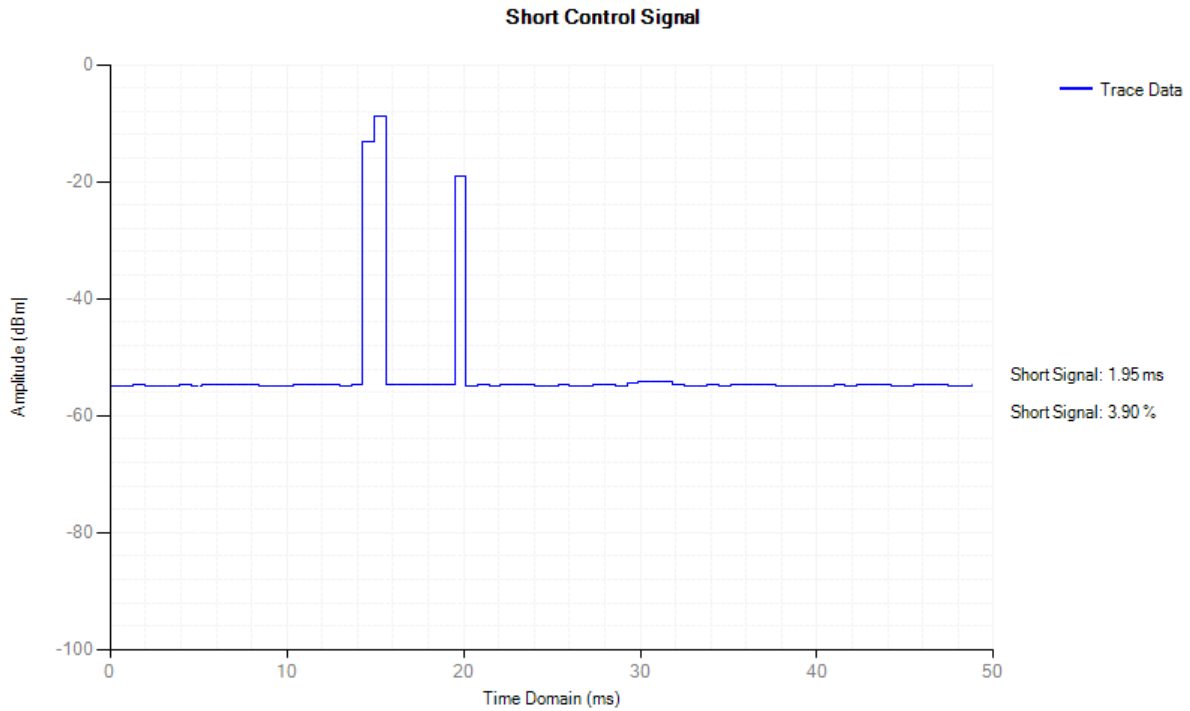

Control Signal NVNT 802.11n(HT40) 2462MHz

5.4.6 Adaptivity COT Channel Occupancy Time(worst case mode)

Condition	Mode	Frequency (MHz)	Priority Class	Max COT (ms)	Limit COT (ms)	Min Idle Time (ms)	Limit Idle Time (ms)	Verdict
NVNT	802.11b	2412	1	2.447	<=13	0.231	>0.018	Pass
NVNT	802.11b	2472	1	6.392	<=13	0.077	>0.018	Pass
NVNT	802.11g	2412	1	0.28	<=13	0.062	>0.018	Pass
NVNT	802.11g	2472	1	0.252	<=13	0.098	>0.018	Pass
NVNT	802.11n(HT20)	2412	1	0.231	<=13	0.066	>0.018	Pass
NVNT	802.11n(HT20)	2472	1	0.228	<=13	0.062	>0.018	Pass
NVNT	802.11n(HT40)	2422	1	0.488	<=13	0.108	>0.018	Pass
NVNT	802.11n(HT40)	2462	1	0.228	<=13	0.063	>0.018	Pass