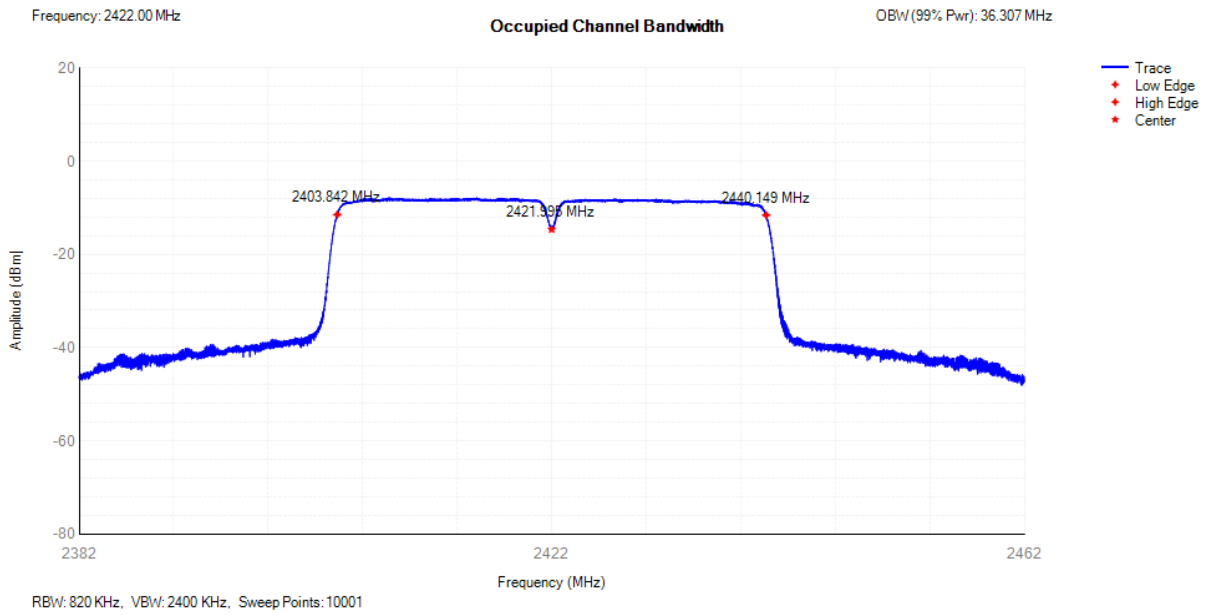

OBW NVNT 802.11g 2472MHz

802.11n MIMO OBW NVNT 802.11n(HT20) 2412MHz

OBW NVNT 802.11n(HT20) 2472MHz

OBW NVNT 802.11n(HT40) 2422MHz

OBW NVNT 802.11n(HT40) 2462MHz

5.4.8 Transmitter unwanted emissions in the out-of-band domain