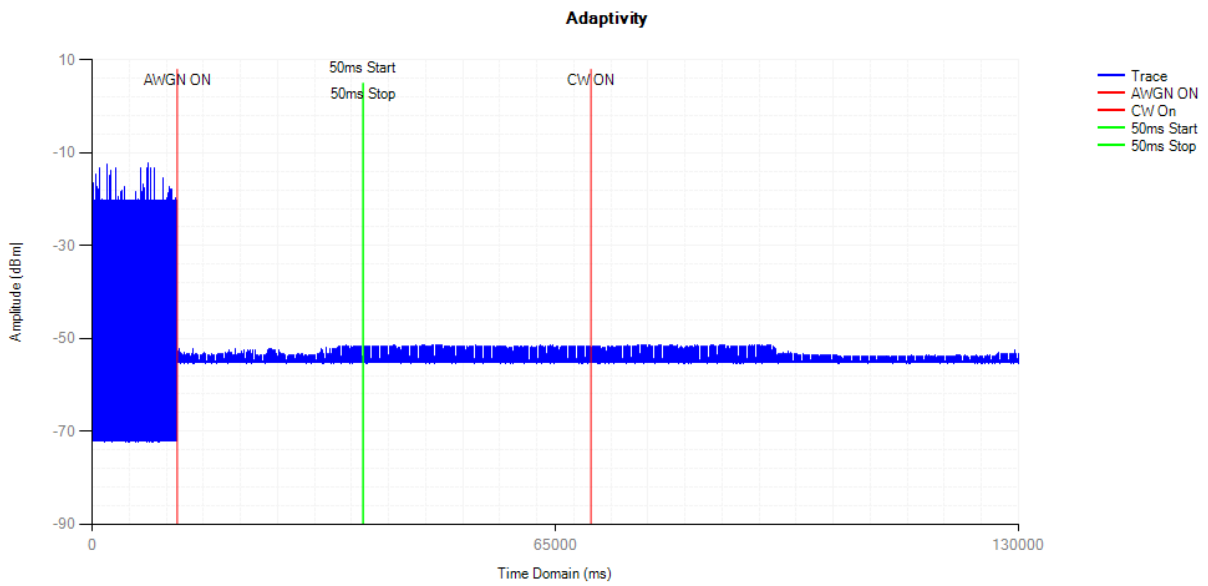

Control Signal NVNT 802.11g 2472MHz

Adaptivity NVNT 802.11n(HT20) 2412MHz

Control Signal NVNT 802.11n(HT20) 2412MHz

Adaptivity NVNT 802.11n(HT20) 2472MHz

Control Signal NVNT 802.11n(HT20) 2472MHz

Adaptivity NVNT 802.11n(HT40) 2422MHz