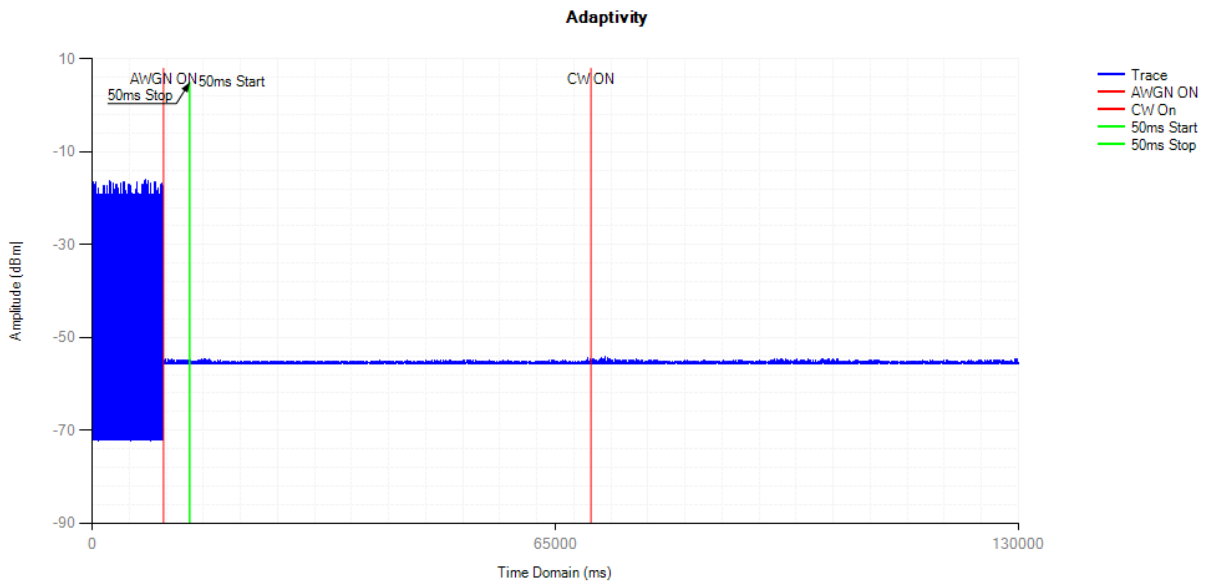

Adaptivity NVNT 802.11b 2412MHz

Control Signal NVNT 802.11b 2412MHz

Adaptivity NVNT 802.11b 2472MHz

Control Signal NVNT 802.11b 2472MHz

Adaptivity NVNT 802.11g 2412MHz

Control Signal NVNT 802.11g 2412MHz

Adaptivity NVNT 802.11g 2472MHz