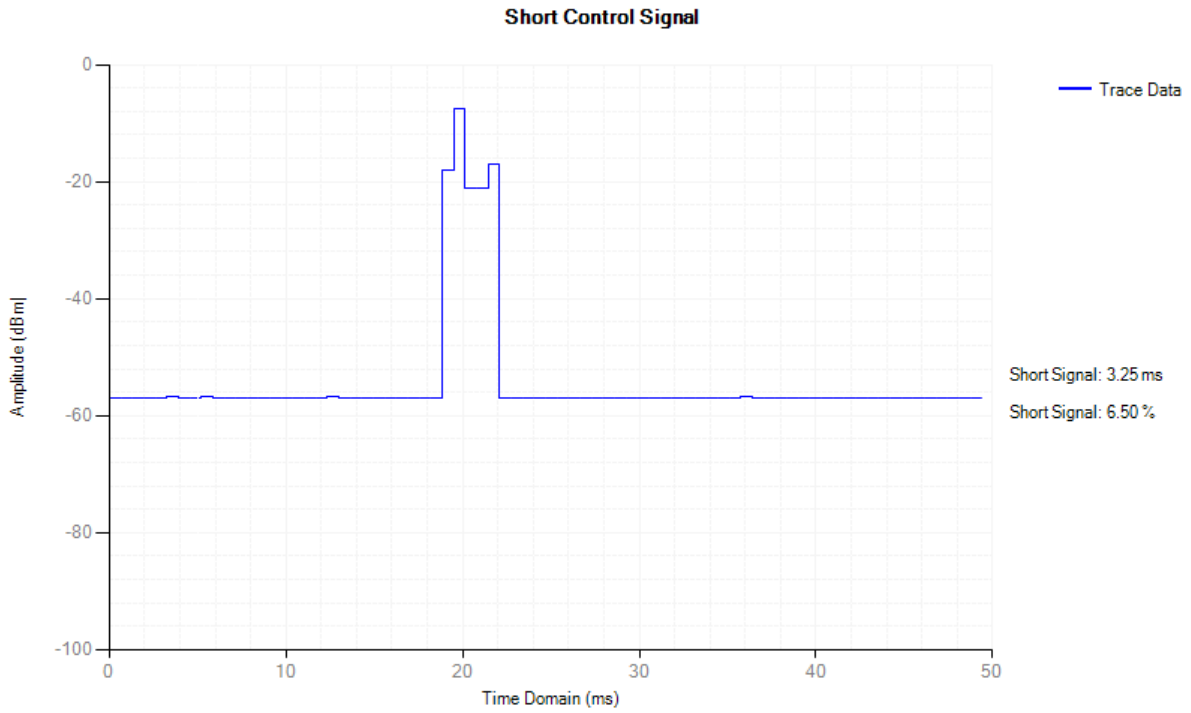

Control Signal NVNT 802.11n(HT20) 2412MHz