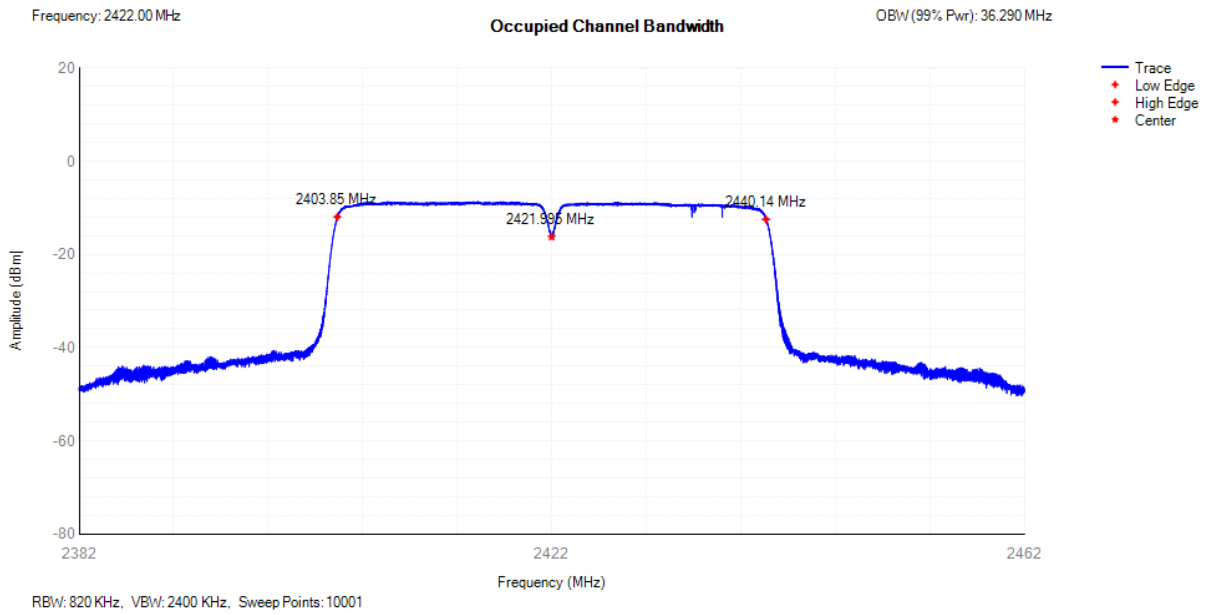

OBW NVNT 802.11g 2472MHz

802.11n MIMO OBW NVNT 802.11n(HT20) 2412MHz

OBW NVNT 802.11n(HT20) 2472MHz

OBW NVNT 802.11n(HT40) 2422MHz

OBW NVNT 802.11n(HT40) 2462MHz

5.4.8 Transmitter unwanted emissions in the out-of-band domain