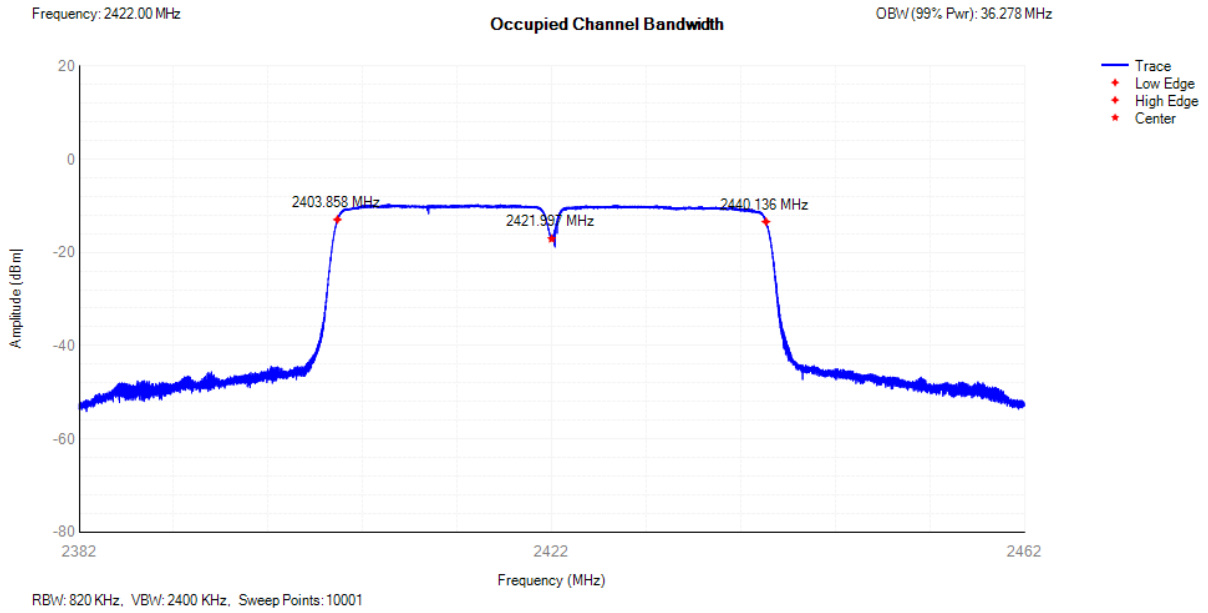

OBW NVNT 802.11g 2472MHz

802.11n MIMO OBW NVNT 802.11n(HT20) 2412MHz

OBW NVNT 802.11n(HT20) 2472MHz

OBW NVNT 802.11n(HT40) 2422MHz

OBW NVNT 802.11n(HT40) 2462MHz

5.4.8 Transmitter unwanted emissions in the out-of-band domain