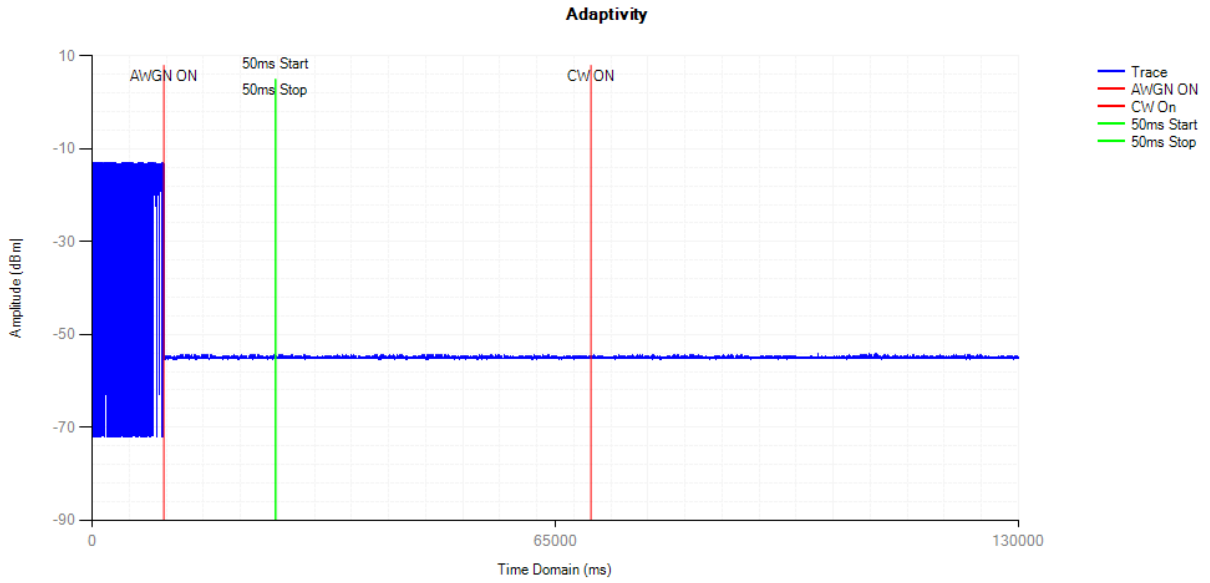

Adaptivity NVNT 802.11b 2412MHz

Control Signal NVNT 802.11b 2412MHz

Adaptivity NVNT 802.11b 2472MHz

Control Signal NVNT 802.11b 2472MHz

Adaptivity NVNT 802.11g 2412MHz

Control Signal NVNT 802.11g 2412MHz

Adaptivity NVNT 802.11g 2472MHz