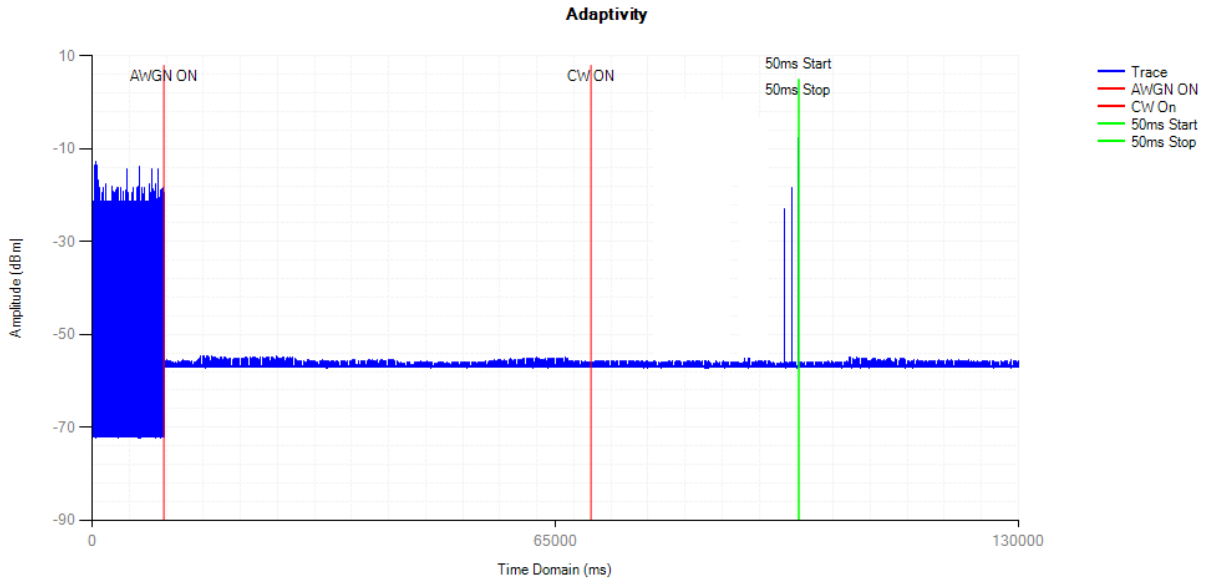

Adaptivity NVNT 802.11n(HT20) 2412MHz