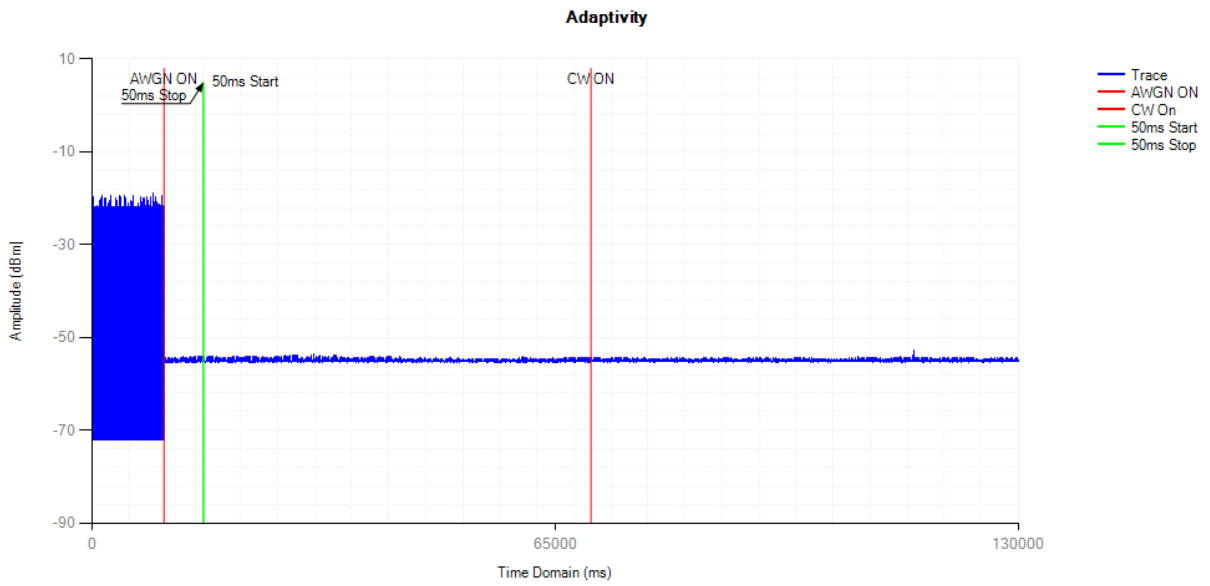

Adaptivity NVNT 802.11b 2412MHz

Control Signal NVNT 802.11b 2412MHz

Adaptivity NVNT 802.11b 2472MHz

Control Signal NVNT 802.11b 2472MHz

Adaptivity NVNT 802.11g 2412MHz

Control Signal NVNT 802.11g 2412MHz

Adaptivity NVNT 802.11g 2472MHz