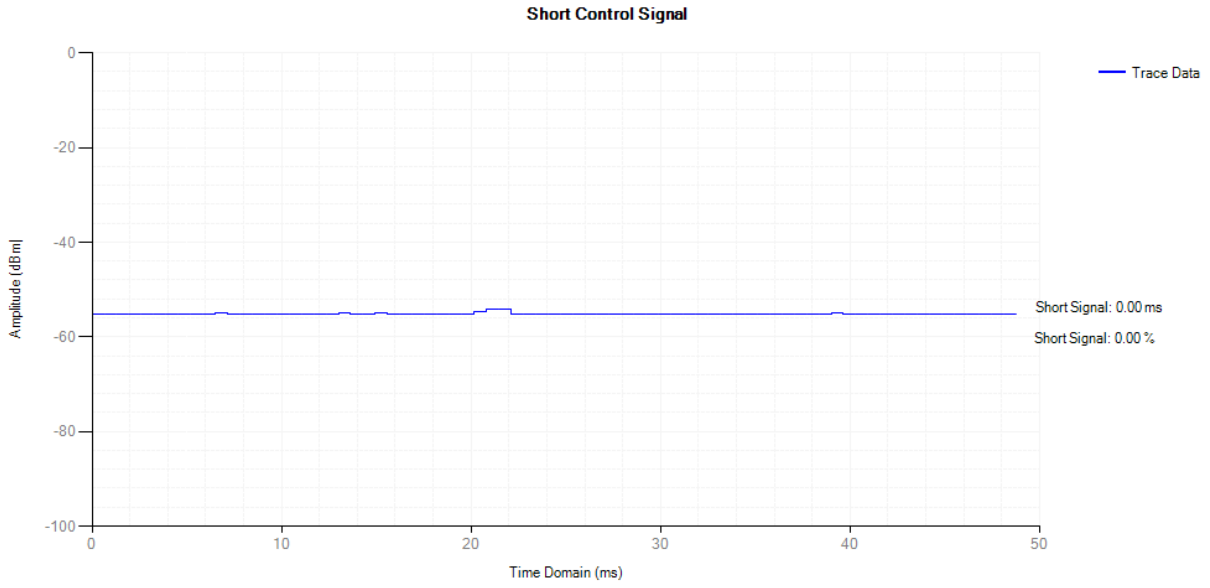

Control Signal NVNT 802.11g 2472MHz