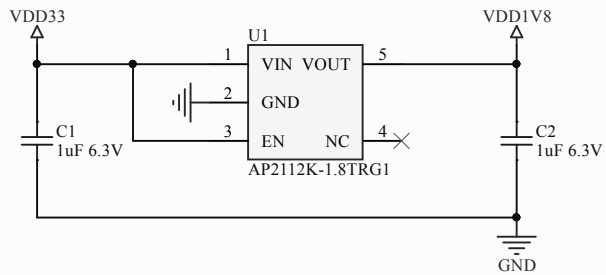

# RED bean DVK

 <b>Devices</b>	<b>8 devices</b>	
	Model No.:	
	Title: <b>RED Bean DVK</b>	SCH Rev. <b>v4.0</b>
	Approved By:	Designed By:
	Date: <b>2018-11-16</b>	Sheet: <b>1</b> of <b>1</b>