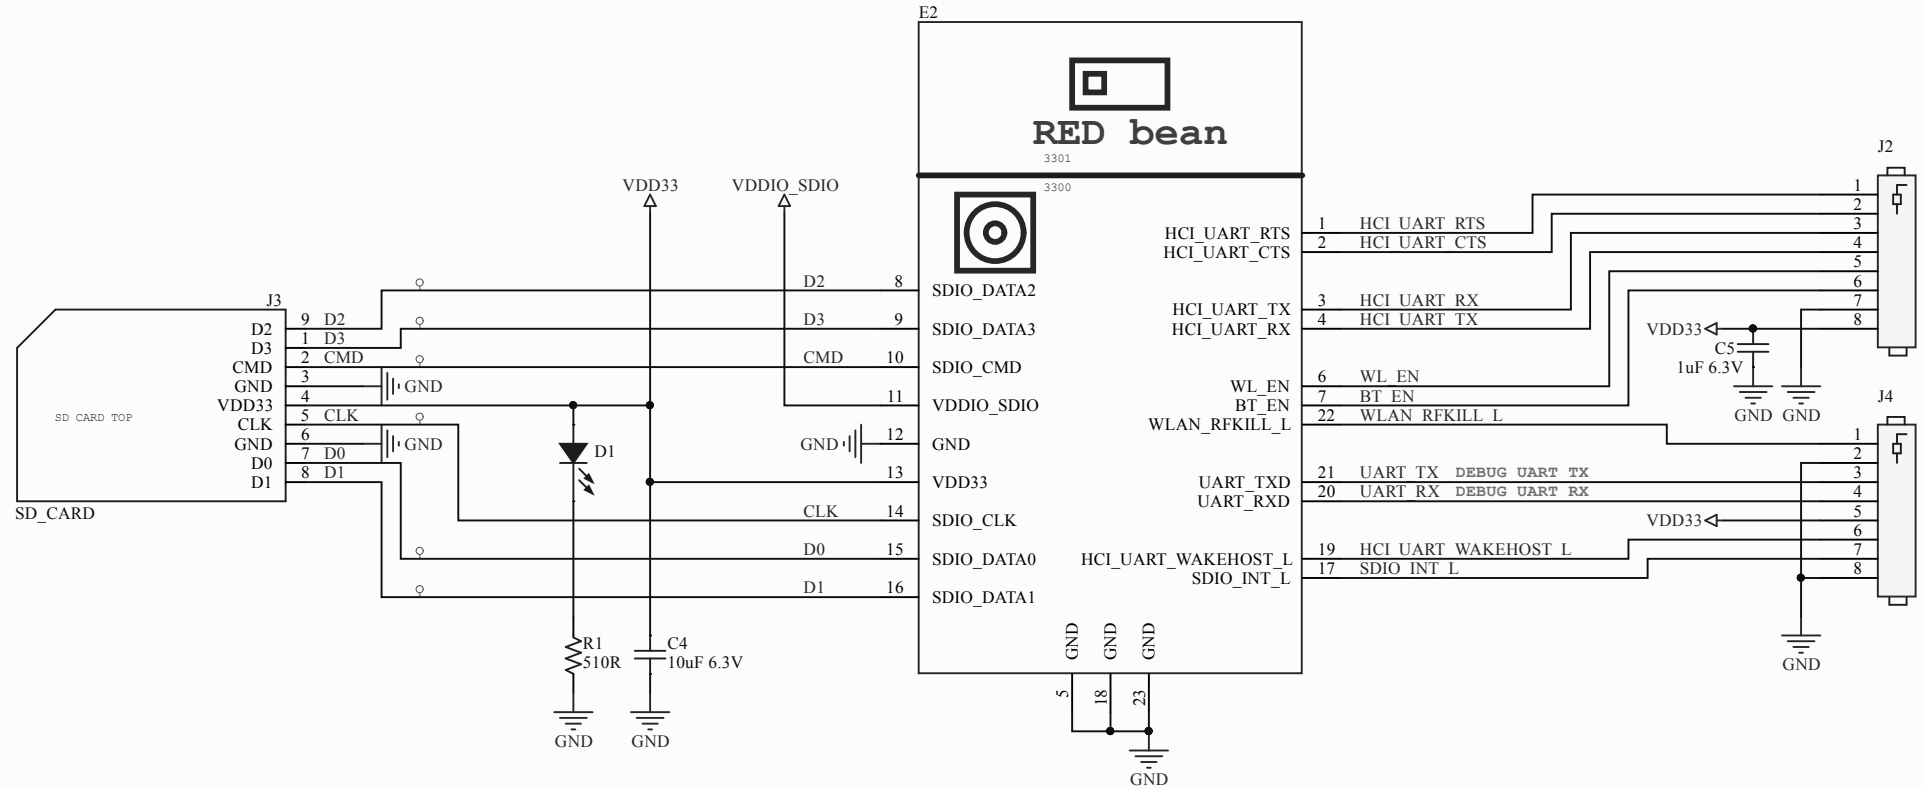

# RED bean DVK

 <b>Devices</b>	<b>8 devices</b>	
	Model No.:	
	Title: <b>RED Bean DVK</b>	SCH Rev. <b>v4.0</b>
	Approved By:	Designed By:
	Date: <b>2018-11-16</b>	Sheet: <b>1</b> of <b>1</b>