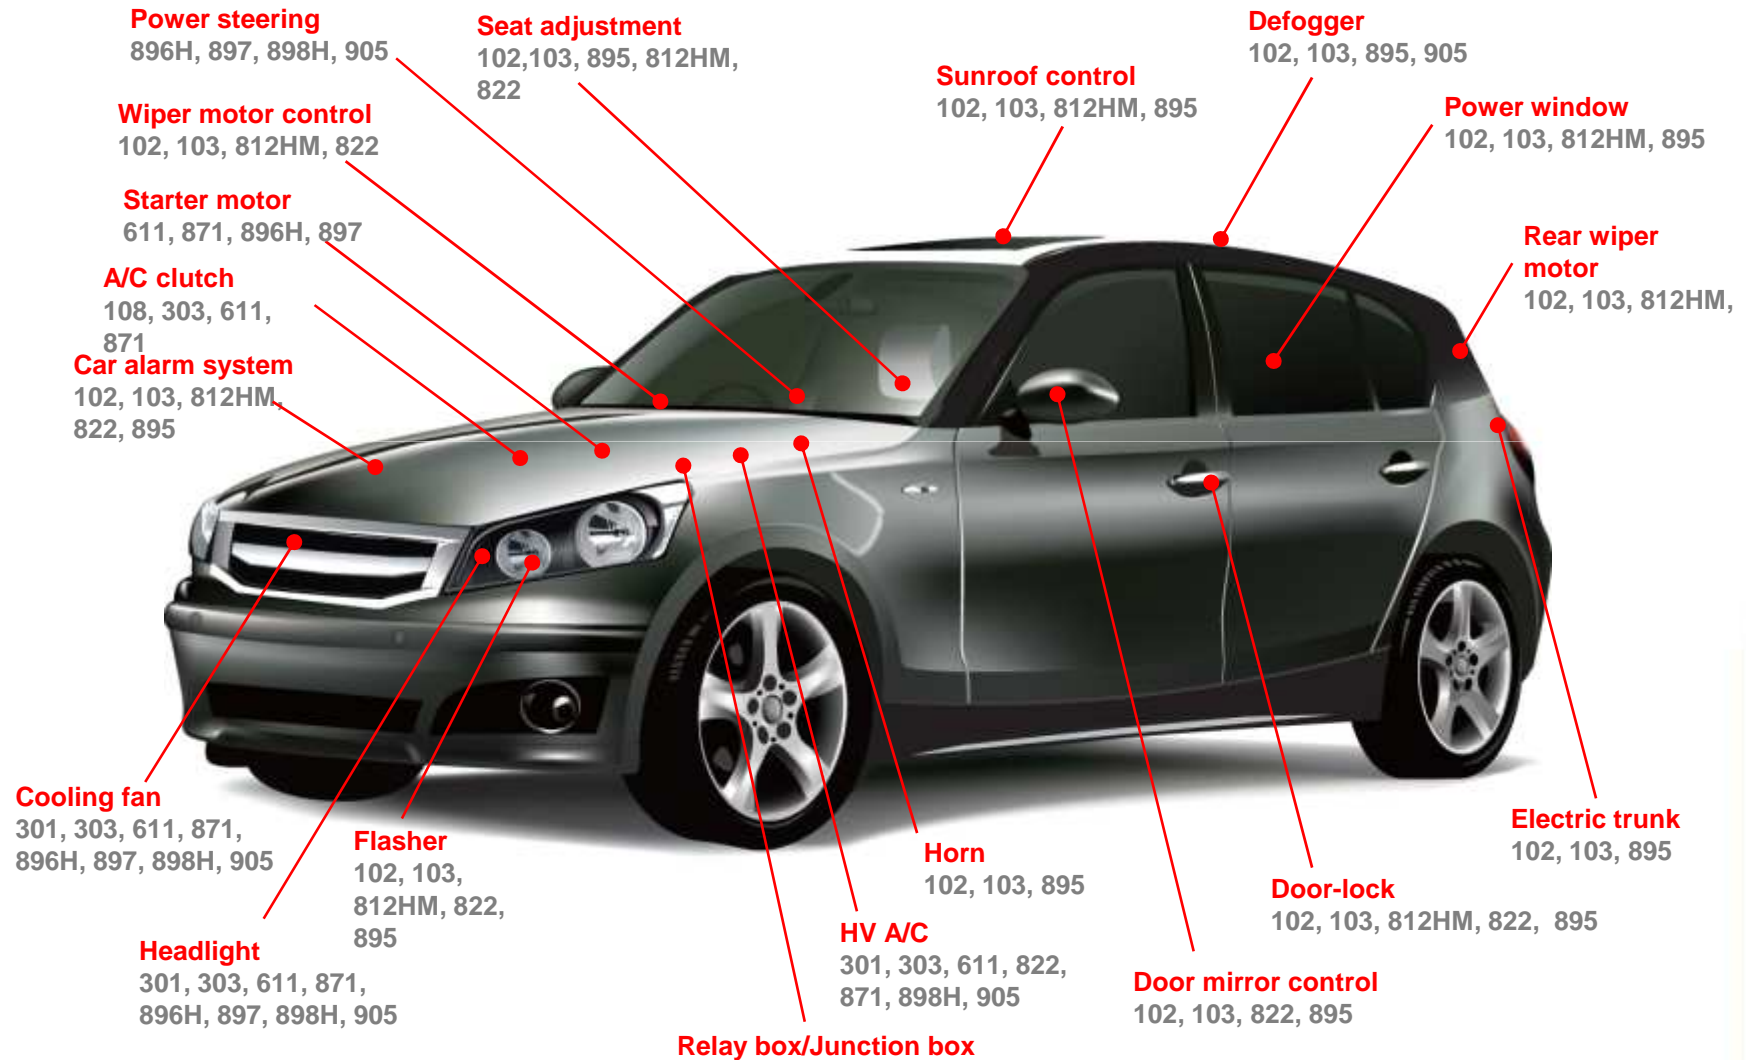

Jhung-Jeng Road

Cheng-Chien St.

Jhunghua Road

Switch to A Better Life.

Relay Applications and Products

www.songchuan.com

© 2019 Song Chuan Precision Co., Ltd. All rights reserved.

Automotive Relays