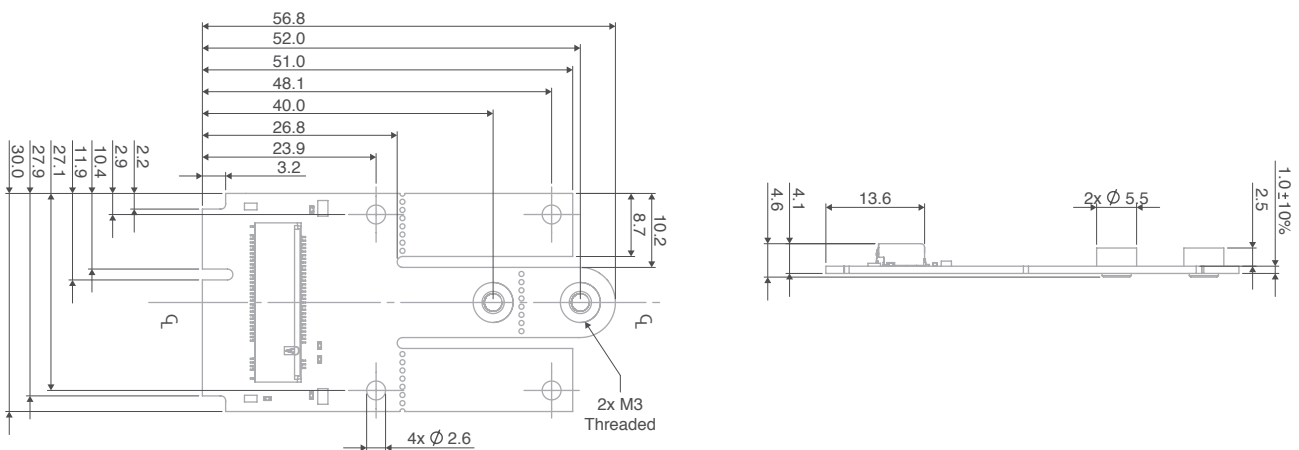

Mechanical characteristics

Ordering part number

M2-PCIE-ADP	M.2 PCI express adapter