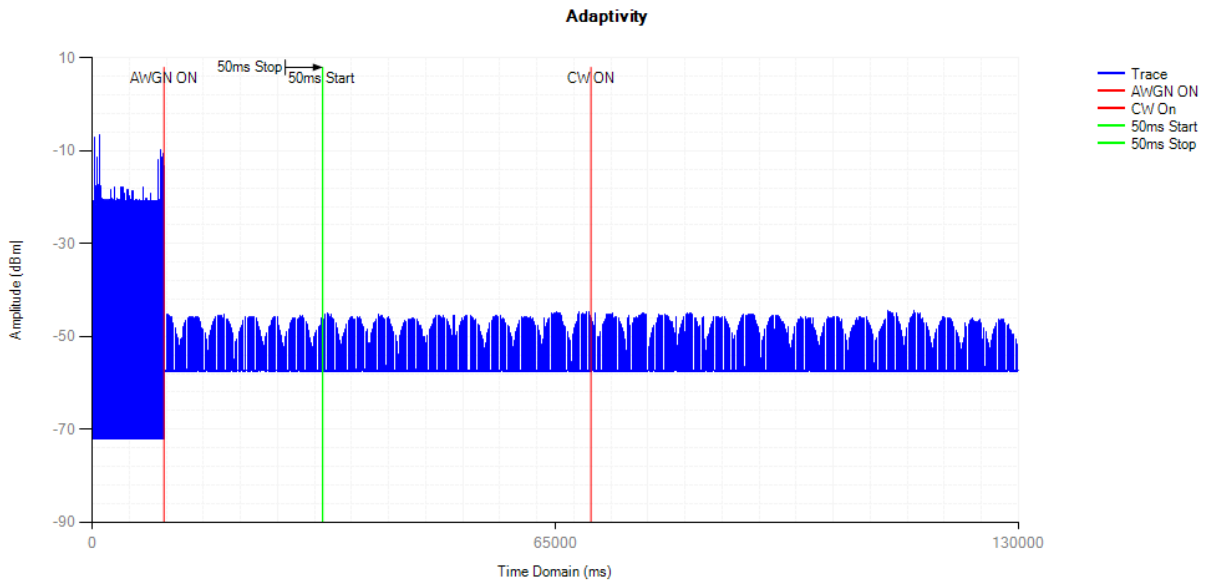

Adaptivity NVNT 802.11n(HT40) 2472MHz