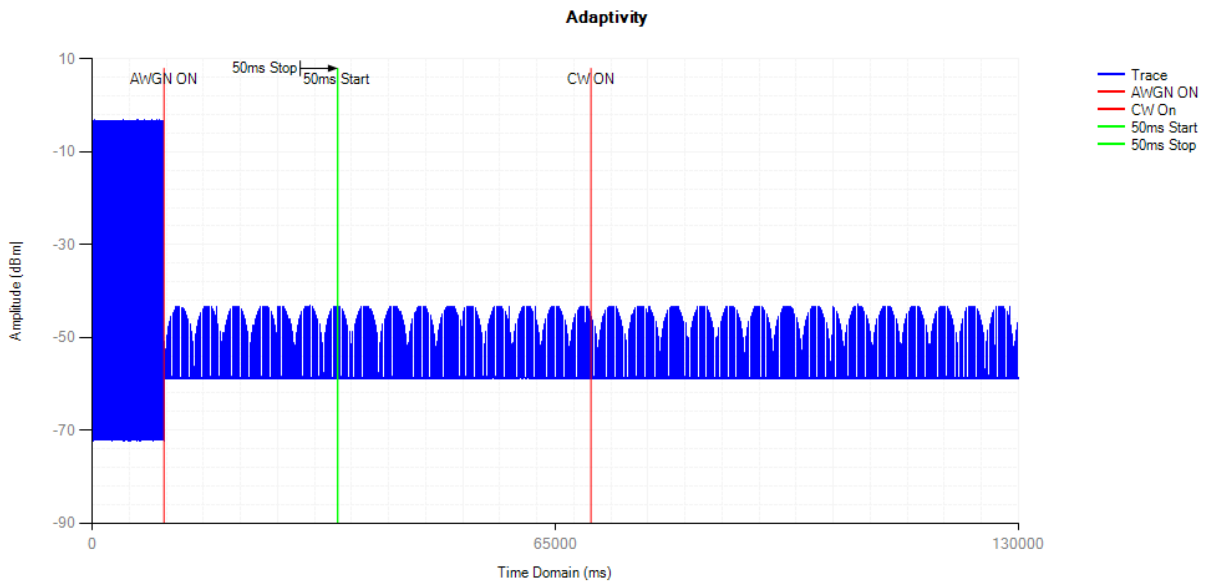

Clause 5.4.6 Adaptivity (for External antenna)

Condition	Mode	Frequency (MHz)	AWGN Level (dBm/MHz)	CW Level (dBm)	Short Control Width (ms)	Short Control Ratio(%)	Limit (%)	Verdict
NVNT	b	2412	-67.35	-35	0	0	<=10	Pass
NVNT	b	2472	-67.03	-35	0	0	<=10	Pass
NVNT	g	2412	-66.35	-35	0	0	<=10	Pass
NVNT	g	2472	-66.07	-35	0	0	<=10	Pass
NVNT	802.11n(HT20)	2412	-66.40	-35	0	0	<=10	Pass
NVNT	802.11n(HT20)	2472	-66.34	-35	0	0	<=10	Pass
NVNT	802.11n(HT40)	2422	-65.20	-35	0	0	<=10	Pass
NVNT	802.11n(HT40)	2462	-65.30	-35	0	0	<=10	Pass
Remark	Signal amplitude was lower than the normal signal amplitude is not short control signal, interference from auxiliary equipment of PA.							

Adaptivity NVNT b 2412MHz