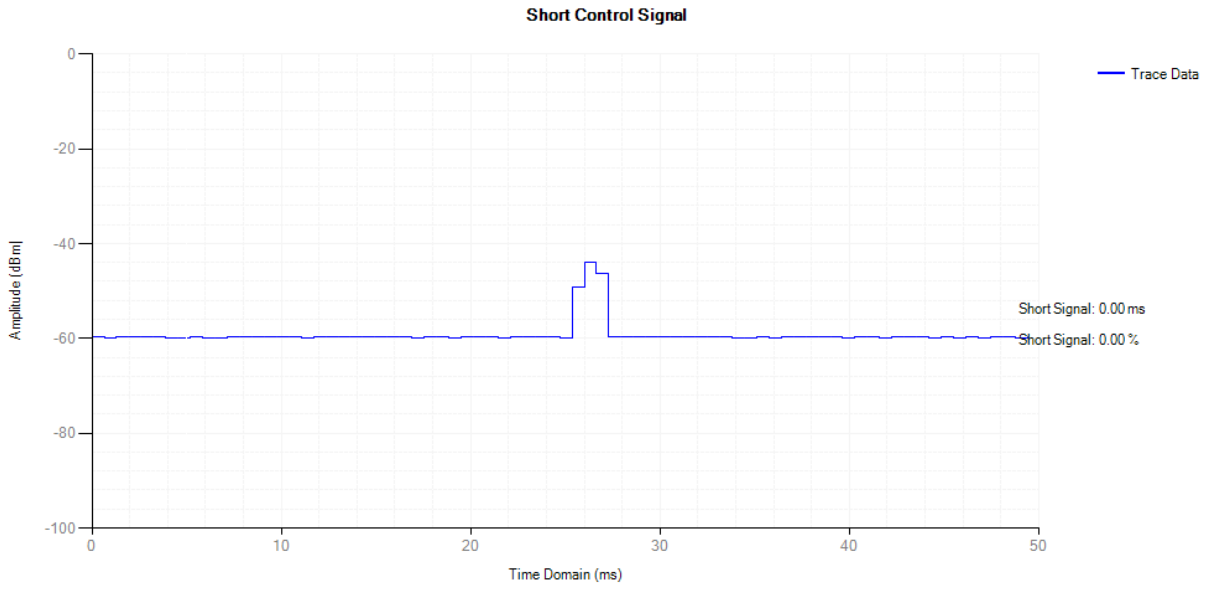

Adaptivity NVNT b 2412MHz

Control Signal NVNT b 2412MHz

Adaptivity NVNT b 2472MHz

Control Signal NVNT b 2472MHz

Adaptivity NVNT g 2412MHz

Control Signal NVNT g 2412MHz

Adaptivity NVNT g 2472MHz

Control Signal NVNT g 2472MHz