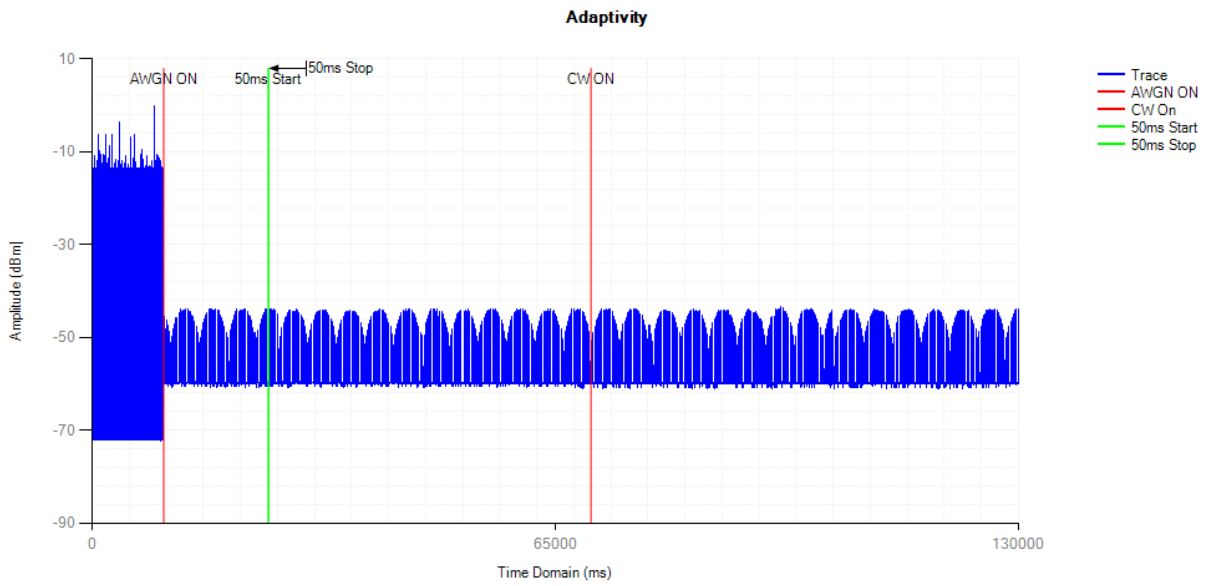

Adaptivity NVNT b 2412MHz

Control Signal NVNT b 2412MHz

Adaptivity NVNT b 2472MHz

Control Signal NVNT b 2472MHz

Adaptivity NVNT g 2412MHz

Control Signal NVNT g 2412MHz

Adaptivity NVNT g 2472MHz

Control Signal NVNT g 2472MHz