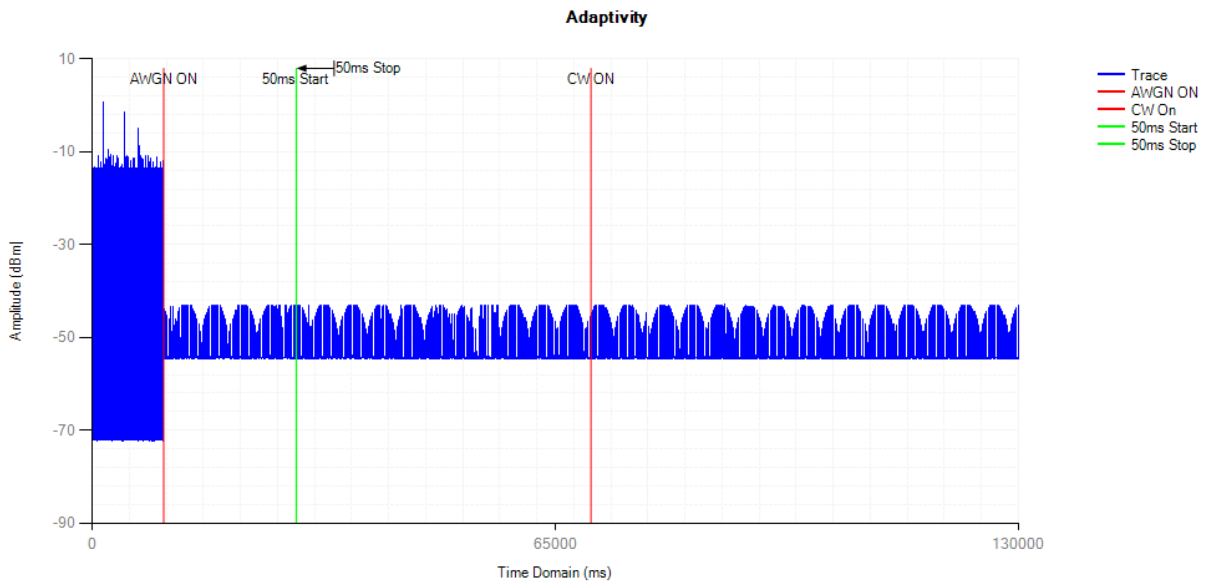

Adaptivity NVNT b 2412MHz

Control Signal NVNT b 2412MHz

Adaptivity NVNT b 2472MHz

Control Signal NVNT b 2472MHz

Adaptivity NVNT g 2412MHz

Control Signal NVNT g 2412MHz

Adaptivity NVNT g 2472MHz

Control Signal NVNT g 2472MHz