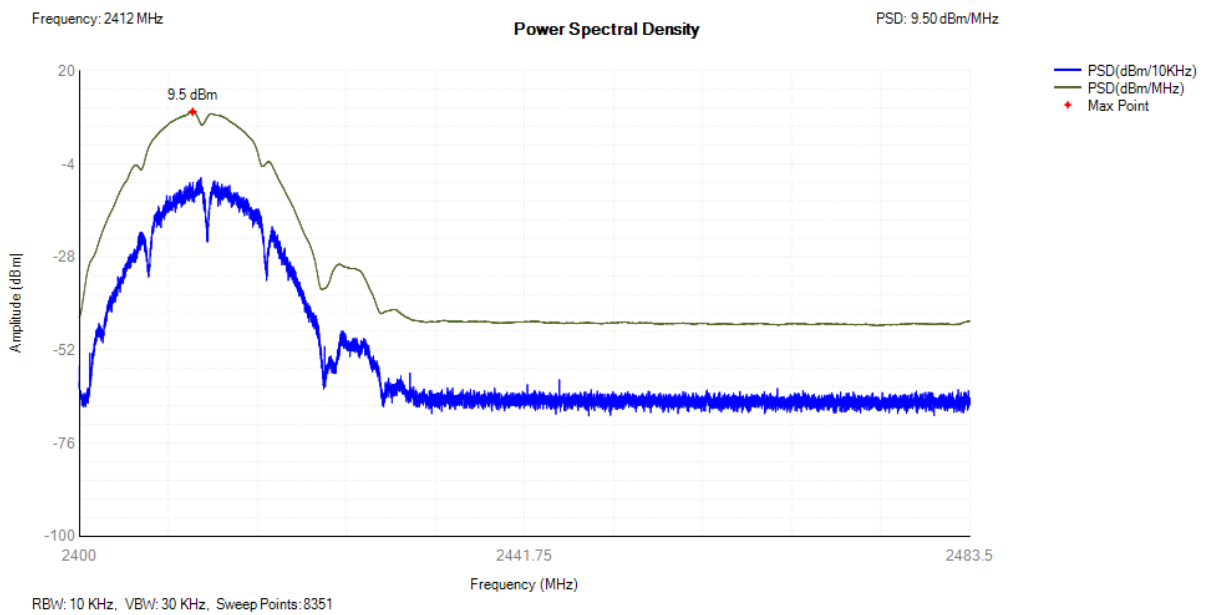

5.4.3 Power Spectral Density (for External antenna A: 4.0dBi)

Condition	Mode	Frequency (MHz)	Max PSD (dBm/MHz)	Limit (dBm/MHz)	Verdict
NVNT	802.11b	2412	9.5	10	Pass
NVNT	802.11b	2442	9.31	10	Pass
NVNT	802.11b	2472	9.21	10	Pass
NVNT	802.11g	2412	5.19	10	Pass
NVNT	802.11g	2442	5.32	10	Pass
NVNT	802.11g	2472	4.92	10	Pass
NVNT	802.11n(HT20)	2412	5.2	10	Pass
NVNT	802.11n(HT20)	2442	5.01	10	Pass
NVNT	802.11n(HT20)	2472	4.98	10	Pass
NVNT	802.11n(HT40)	2422	0.84	10	Pass
NVNT	802.11n(HT40)	2442	0.85	10	Pass
NVNT	802.11n(HT40)	2462	0.81	10	Pass

PSD NVNT 802.11b 2412MHz