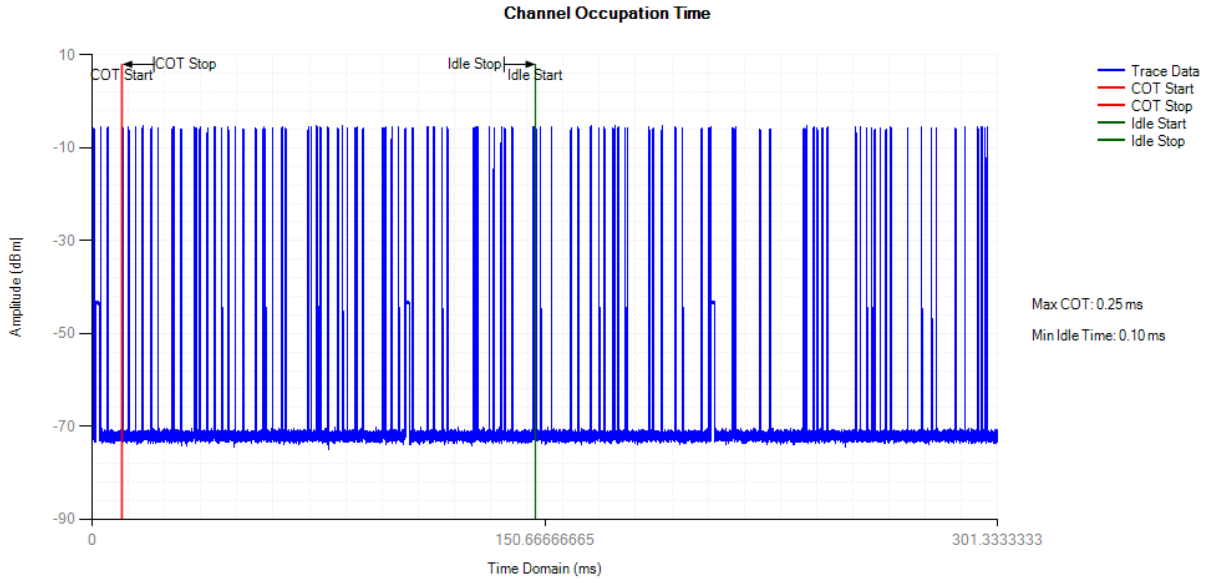

COT NVNT g 2412MHz