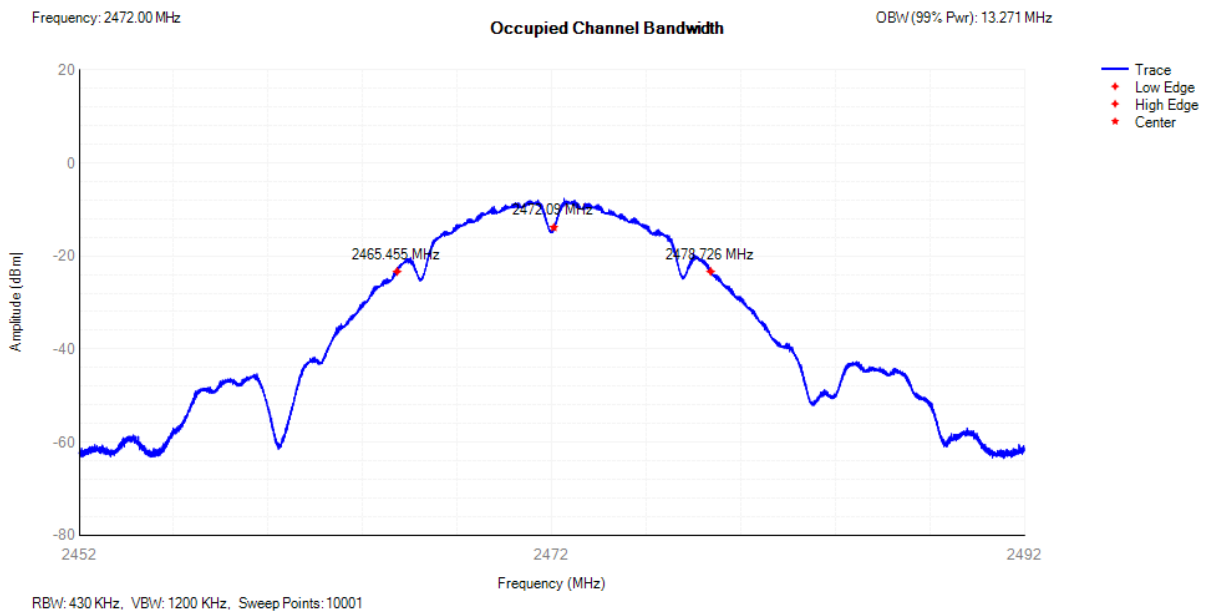

OBW NVNT 802.11b 2472MHz