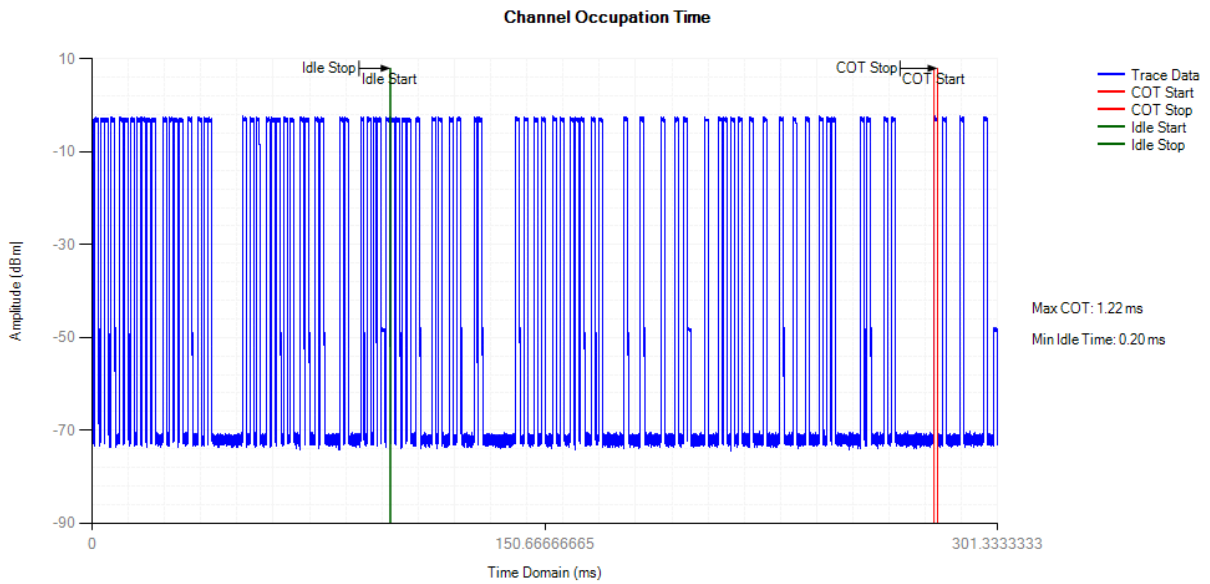

COT NVNT b 2472MHz