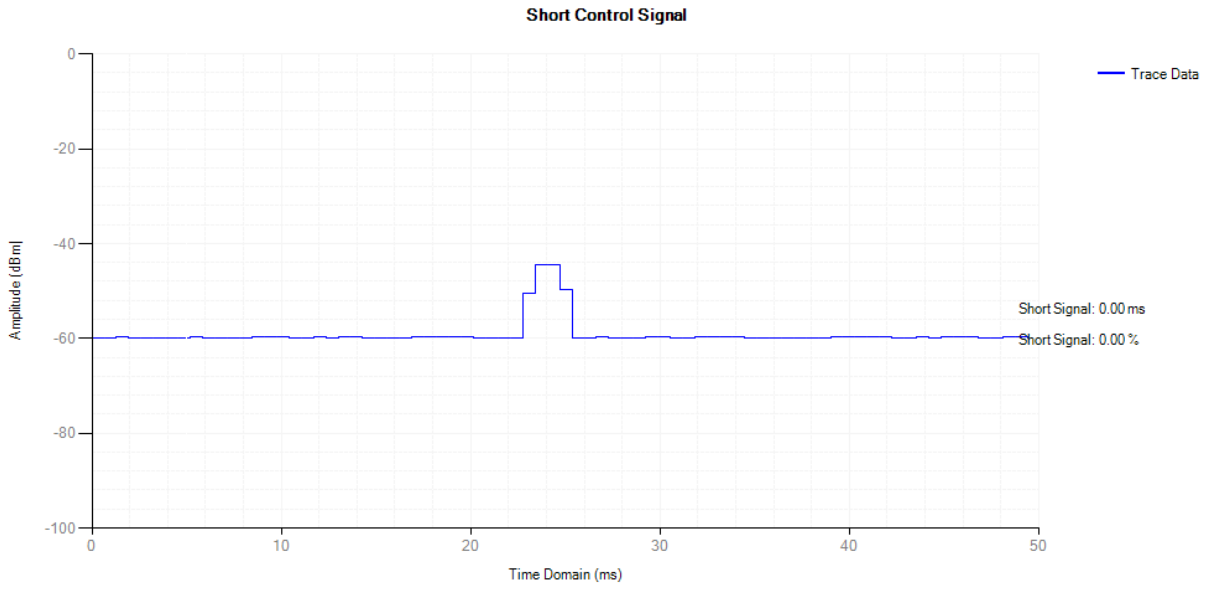

Adaptivity NVNT n(HT20) 2412MHz

Control Signal NVNT n(HT20) 2412MHz

Adaptivity NVNT n(HT20) 2472MHz

Control Signal NVNT n(HT20) 2472MHz

Adaptivity NVNT 802.11n(HT40) 2412MHz

Control Signal NVNT 802.11n(HT40) 2412MHz