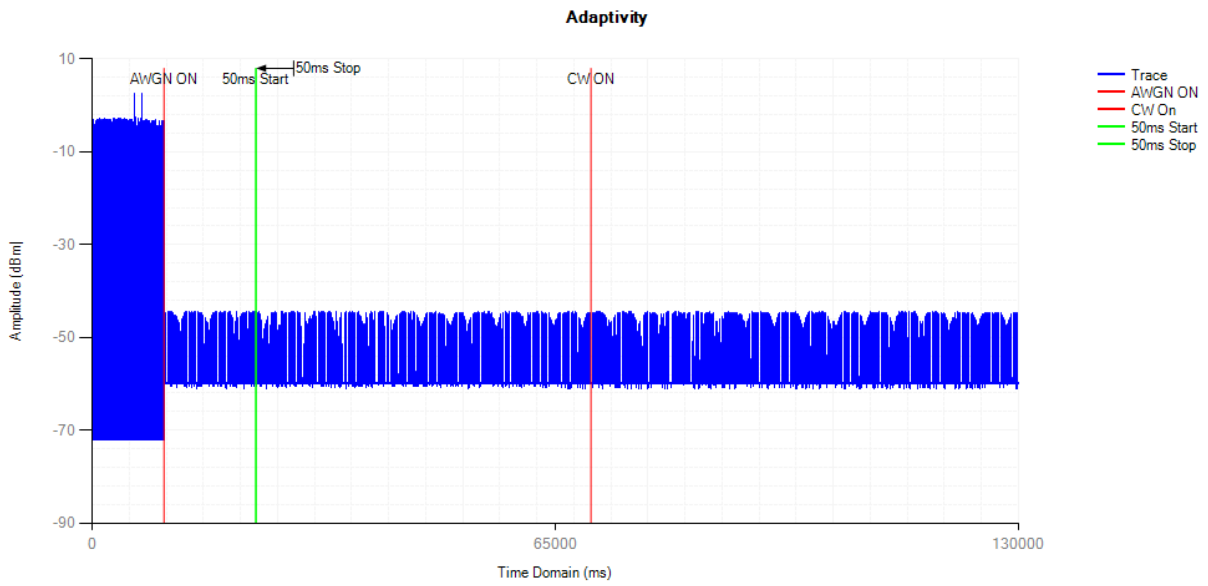

Adaptivity NVNT n(HT20) 2472MHz