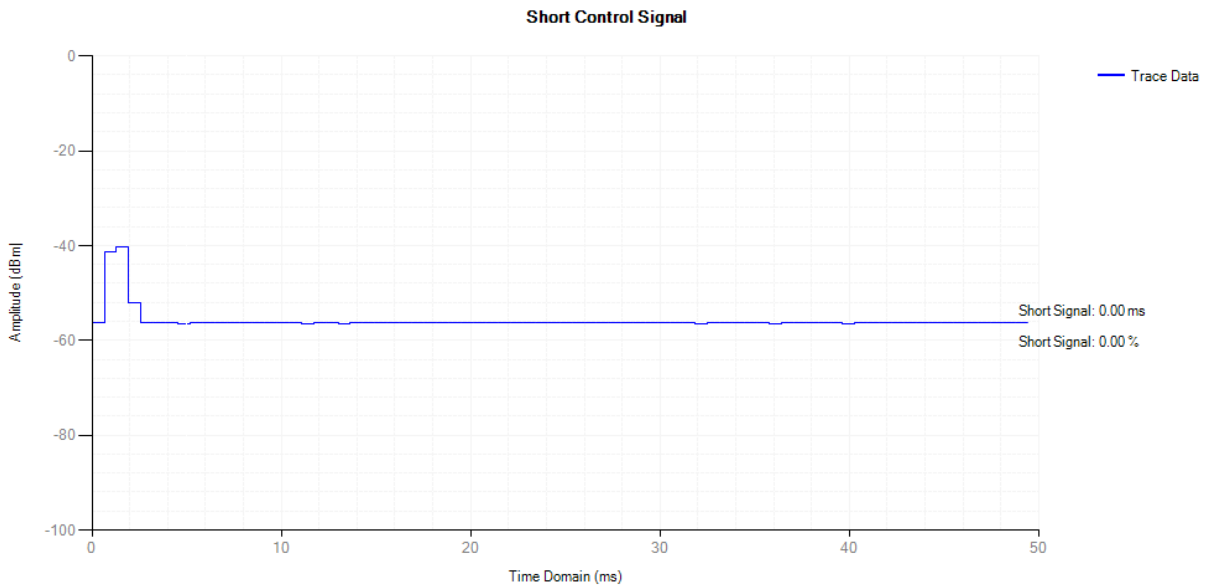

Adaptivity NVNT n(HT20) 2412MHz

Control Signal NVNT n(HT20) 2412MHz

Adaptivity NVNT n(HT20) 2472MHz

Control Signal NVNT n(HT20) 2472MHz

Adaptivity NVNT 802.11n(HT40) 2412MHz

Control Signal NVNT 802.11n(HT40) 2412MHz