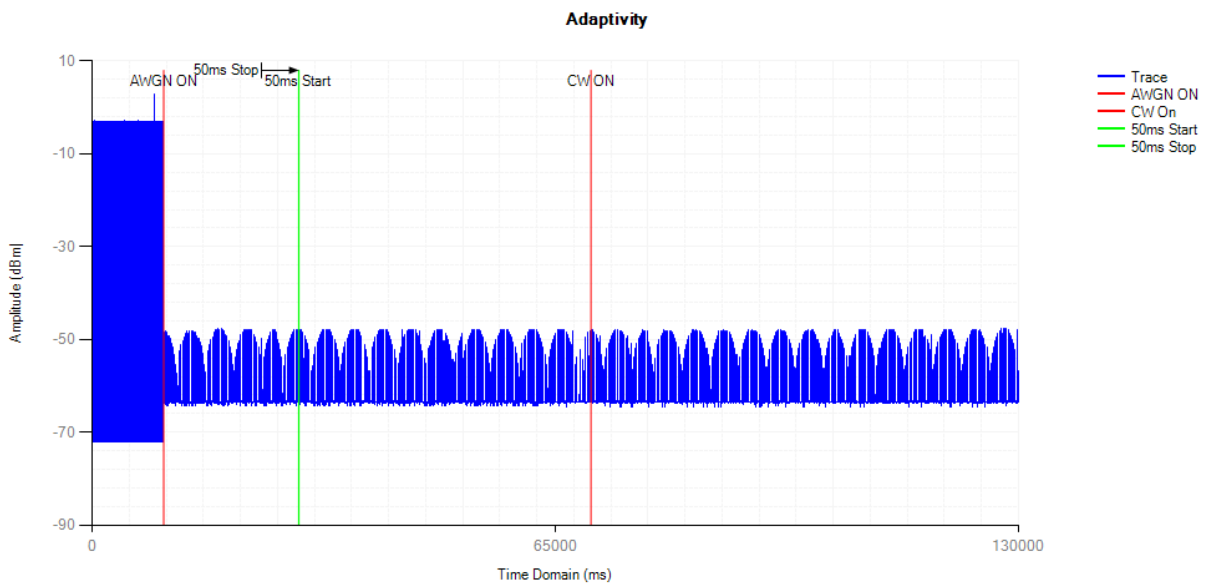

Adaptivity NVNT b 2412MHz

Control Signal NVNT b 2412MHz

Adaptivity NVNT b 2472MHz

Control Signal NVNT b 2472MHz

Adaptivity NVNT g 2412MHz

Control Signal NVNT g 2412MHz

Adaptivity NVNT g 2472MHz

Control Signal NVNT g 2472MHz