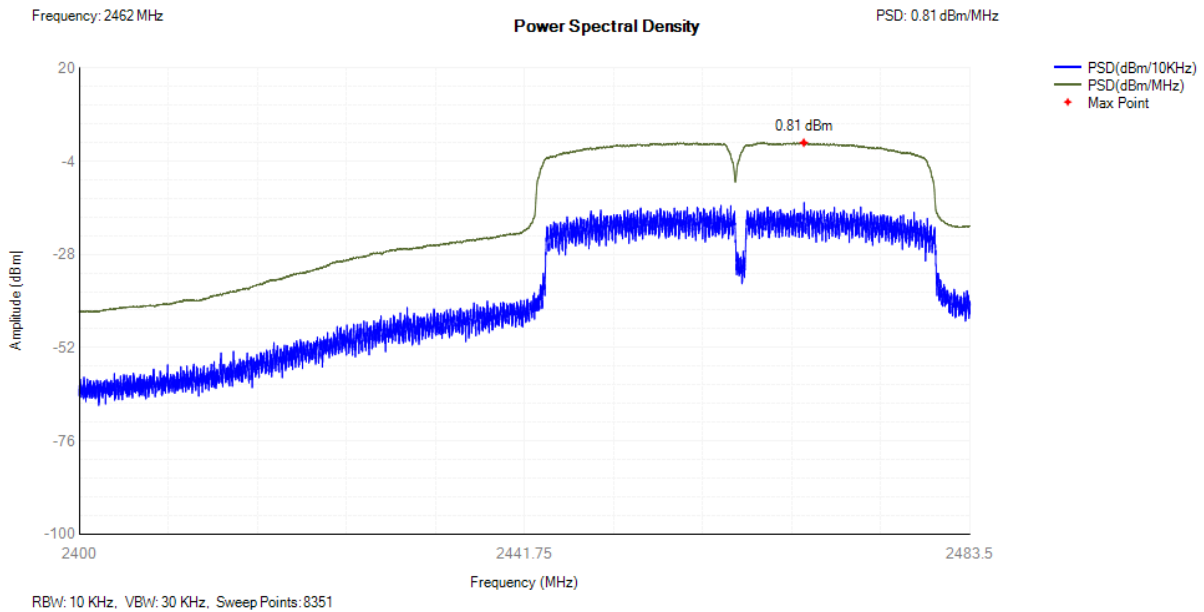

PSD NVNT 802.11n(HT20) 2472MHz

PSD NVNT 802.11n(HT40) 2422MHz

PSD NVNT 802.11n(HT40) 2442MHz

PSD NVNT 802.11n(HT40) 2462MHz

Remark: Max PSD= Conducted PSD + Antenna Gain

So Power Spectral Density (for External antenna B: 3.2dBi) :