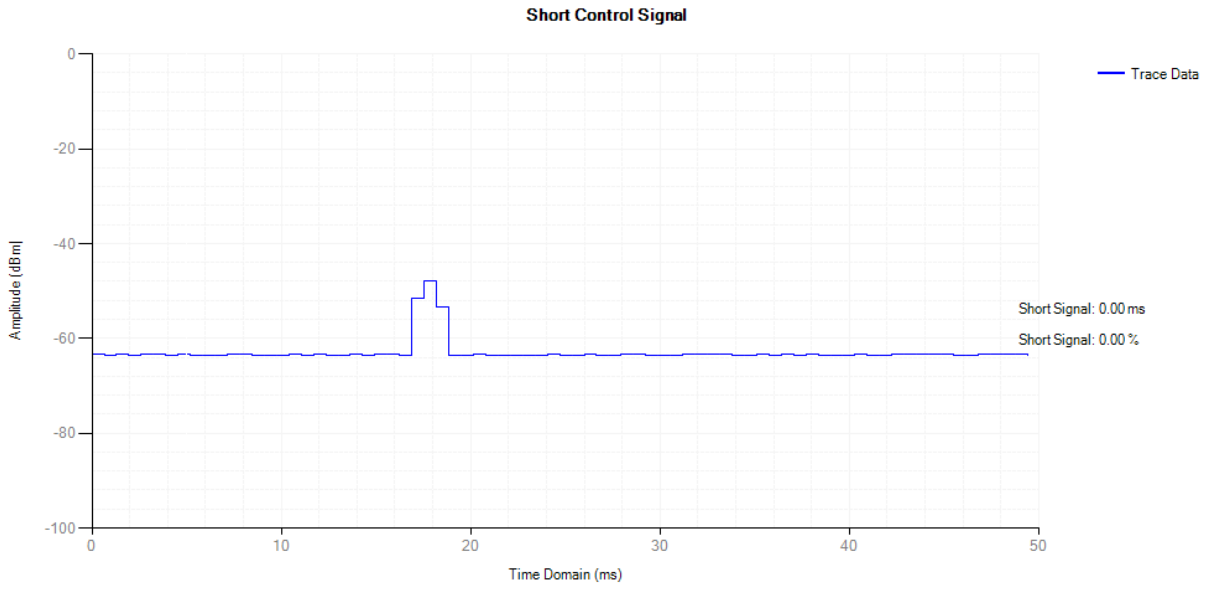

Adaptivity NVNT b 2412MHz

Control Signal NVNT b 2412MHz

Adaptivity NVNT b 2472MHz

Control Signal NVNT b 2472MHz

Adaptivity NVNT g 2412MHz

Control Signal NVNT g 2412MHz

Adaptivity NVNT g 2472MHz

Control Signal NVNT g 2472MHz