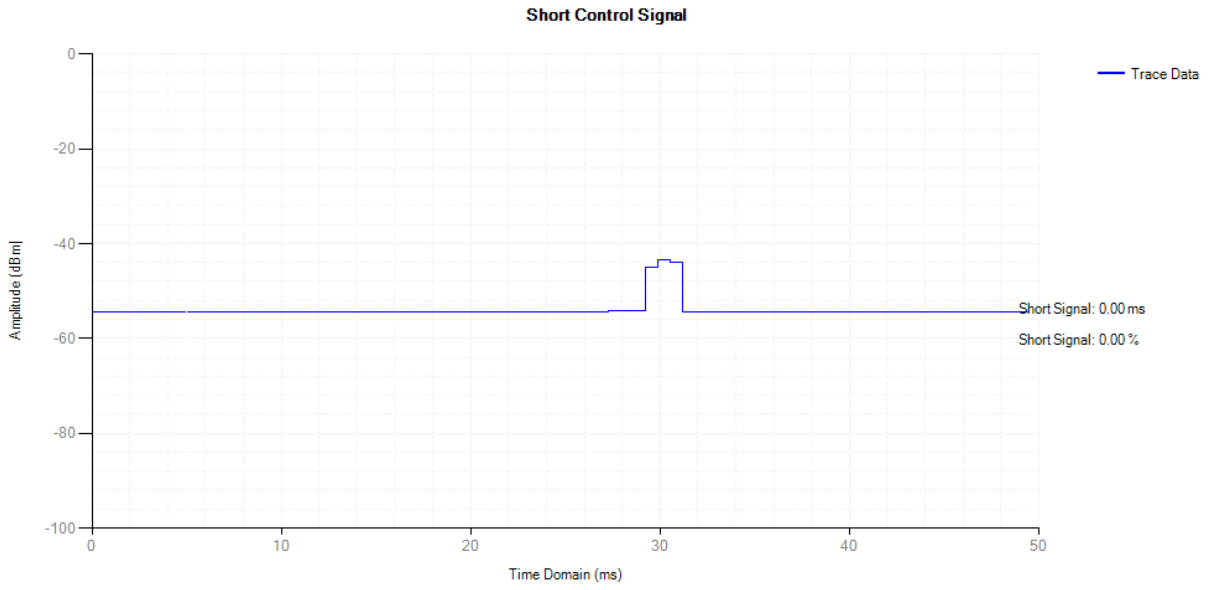

Control Signal NVNT n(HT20) 2412MHz