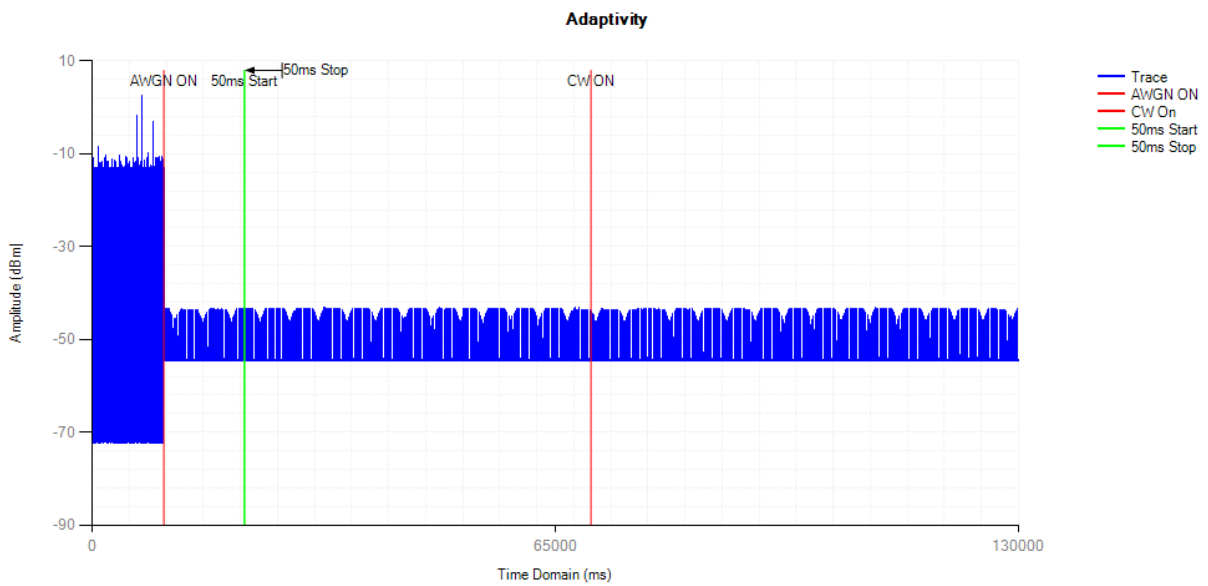

Adaptivity NVNT n(HT20) 2412MHz