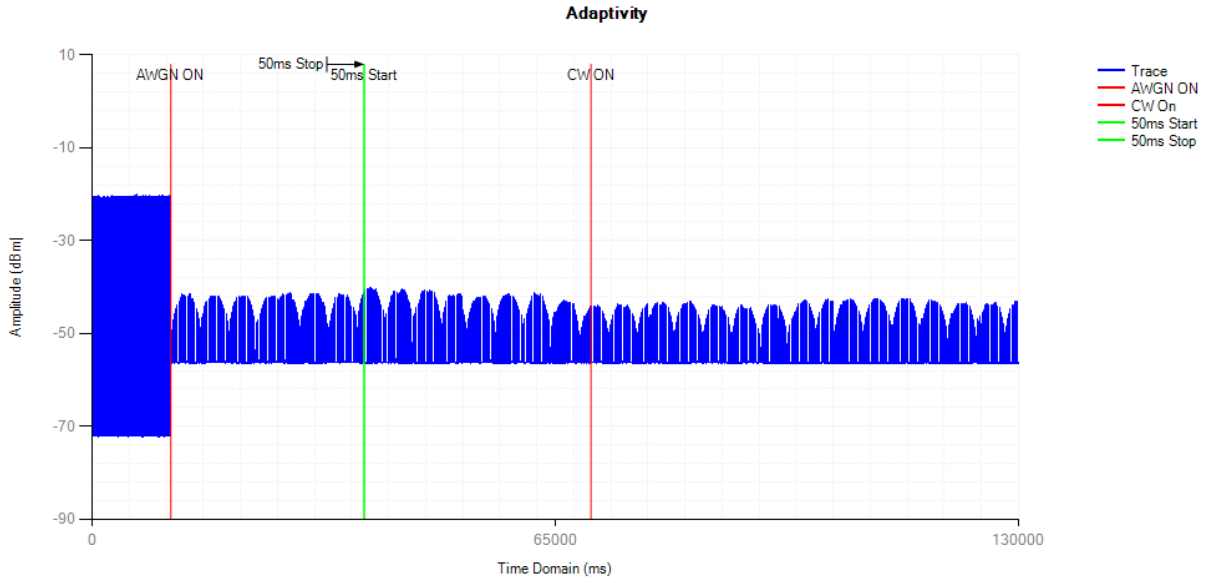

Adaptivity NVNT n(HT20) 2412MHz

Control Signal NVNT n(HT20) 2412MHz

Adaptivity NVNT n(HT20) 2472MHz

Control Signal NVNT n(HT20) 2472MHz

Adaptivity NVNT 802.11n(HT40) 2412MHz

Control Signal NVNT 802.11n(HT40) 2412MHz