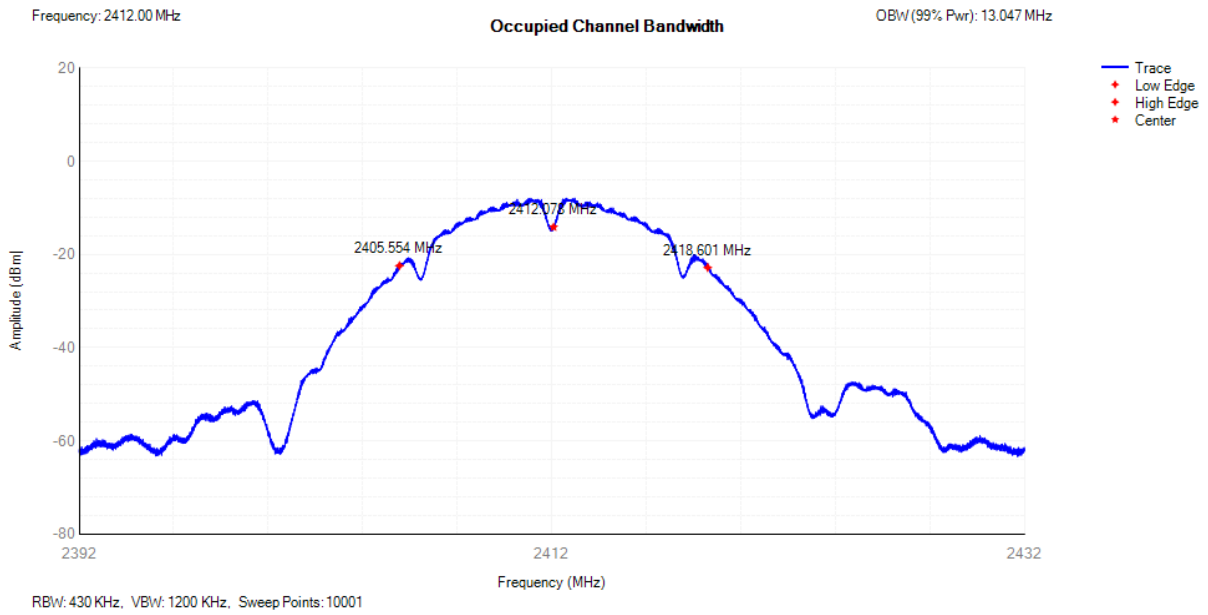

OBW NVNT 802.11b 2412MHz