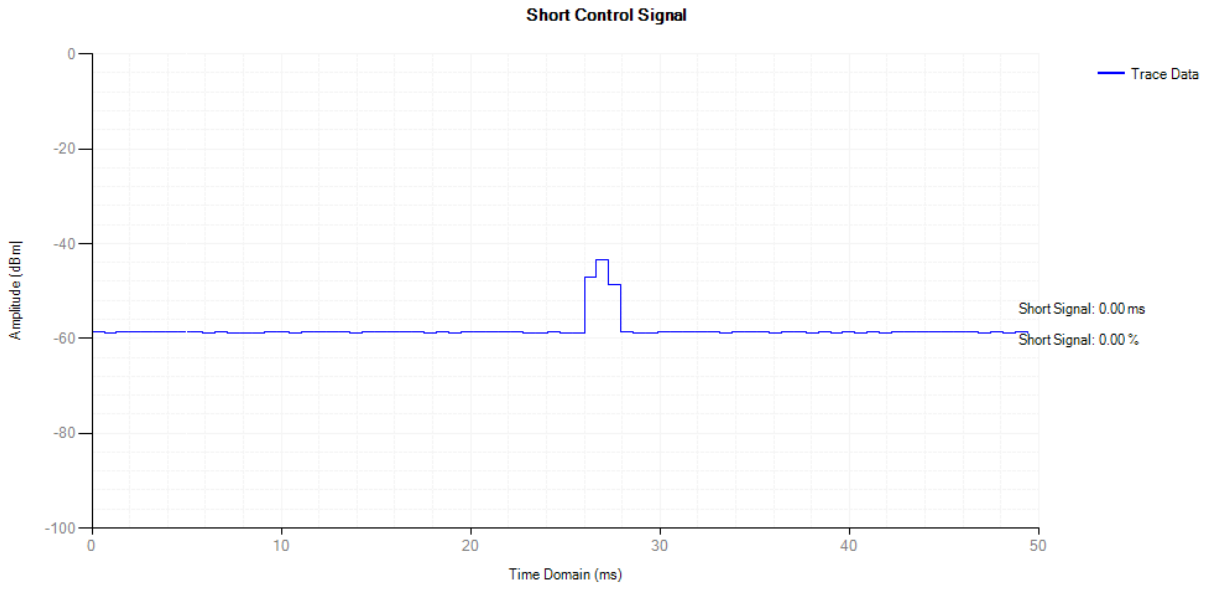

Control Signal NVNT b 2412MHz