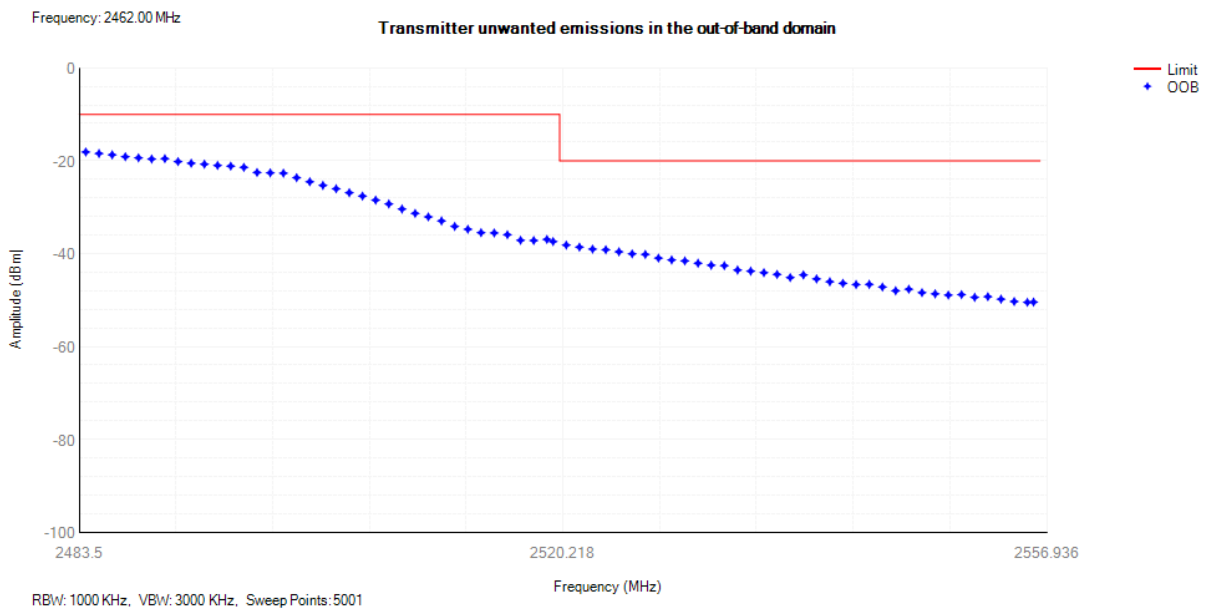

Remark: OOB Level= Conducted Level + Antenna Gain
So transmitter unwanted emissions in the out-of-band domain (for External antenna B: 3.2dBi) :

Condition	Mode	Frequency (MHz)	OOB Frequency (MHz)	Level (dBm/MHz)	Limit (dBm/MHz)	Verdict
NVNT	802.11b	2412	2399.5	-32.48	-10	Pass
NVNT	802.11b	2412	2398.5	-29.33	-10	Pass
NVNT	802.11b	2412	2397.5	-31.23	-10	Pass
NVNT	802.11b	2412	2396.5	-36.02	-10	Pass