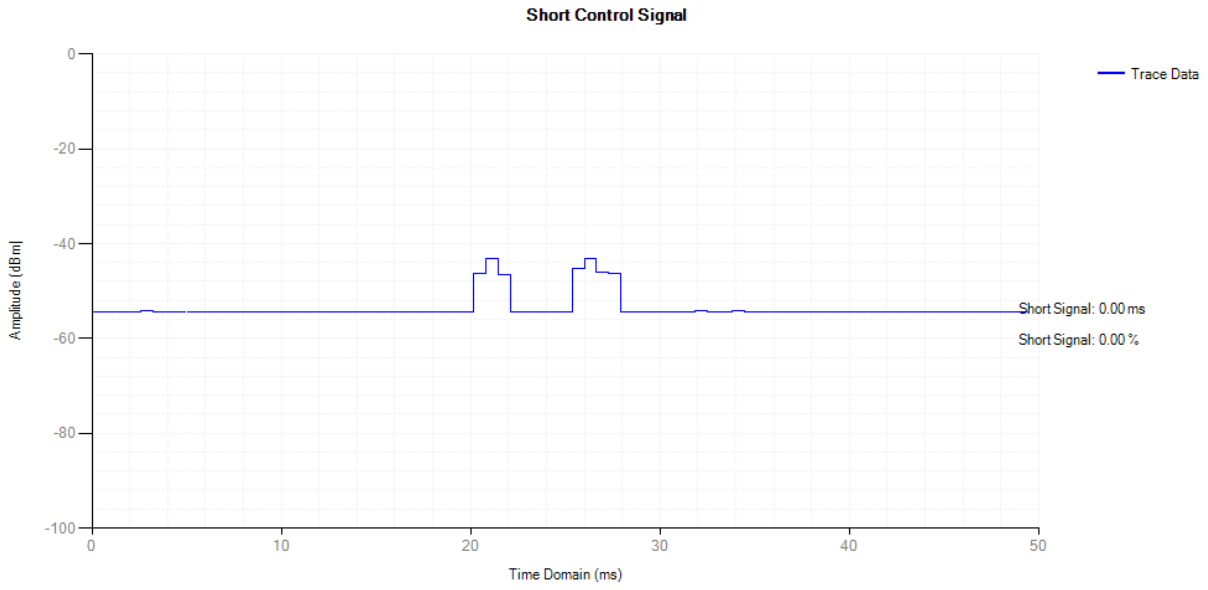

Adaptivity NVNT b 2412MHz

Control Signal NVNT b 2412MHz

Adaptivity NVNT b 2472MHz

Control Signal NVNT b 2472MHz

Adaptivity NVNT g 2412MHz

Control Signal NVNT g 2412MHz

Adaptivity NVNT g 2472MHz

Control Signal NVNT g 2472MHz