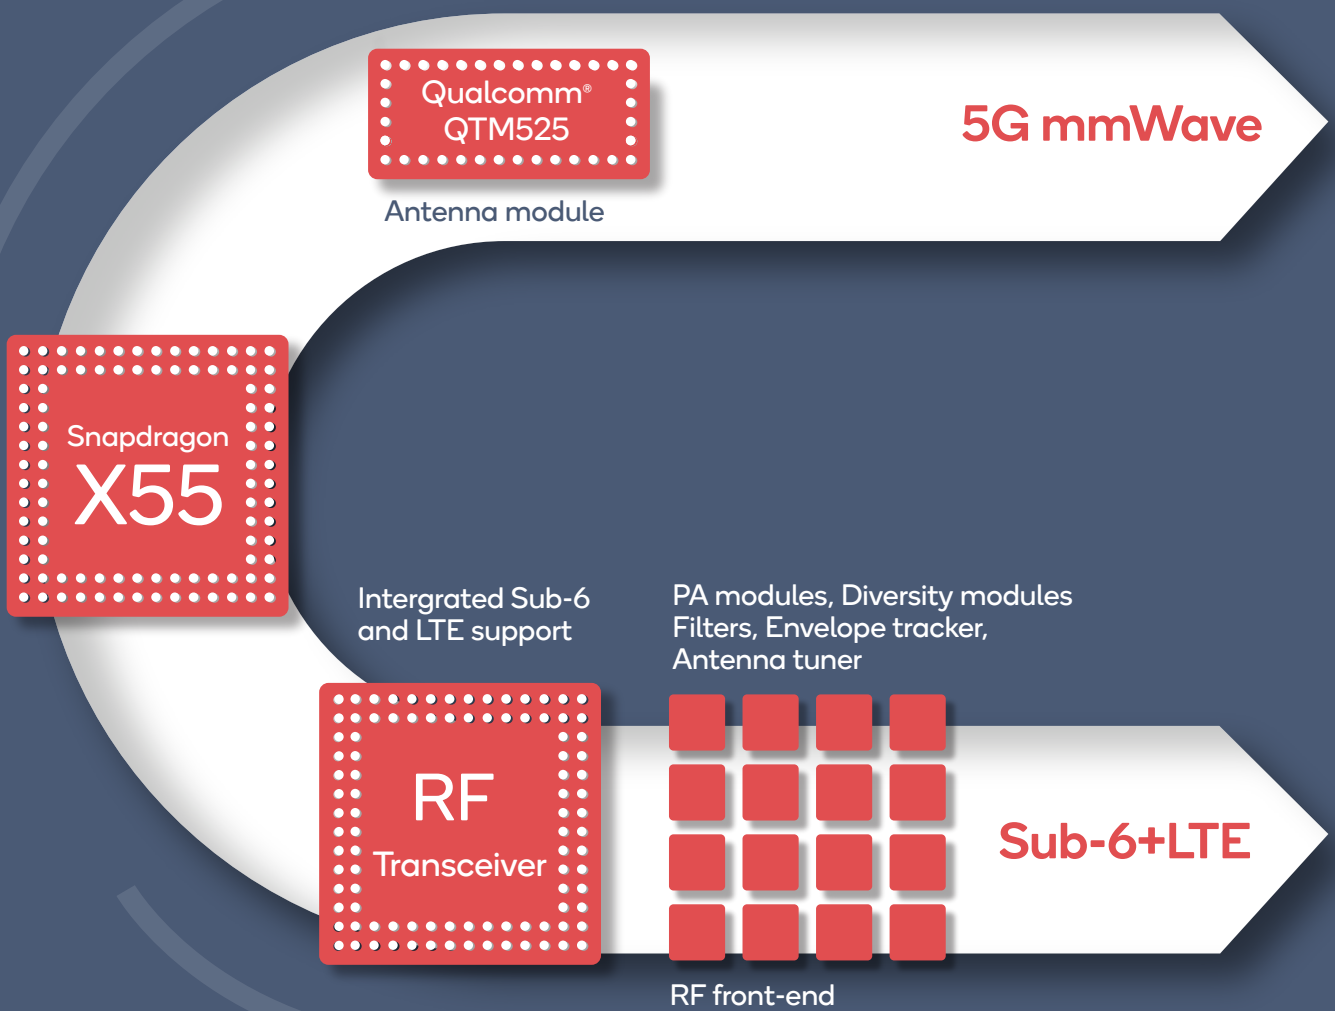

# World's most advanced commercial 5G modem

Bringing 5G to many connected device categories

## Accelerating global 5G rollout, expanding network capacity

<b>5G</b> Up to 7 Gbps	mmWave & Sub-6 Ghz	TDD & FDD	Non-standalone and Standalone	5G/4G spectrum sharing
<b>4G</b> Up to 2.5 Gbps	LTE Cat 22	24 layers	Rel 14 FD-MIMO	Envelope tracking
				Antenna tuning

# 5G Multimode Solution from Modem → to → Antenna

Only from Qualcomm Technologies

Qualcomm  
snapdragon  
X55 5G modem