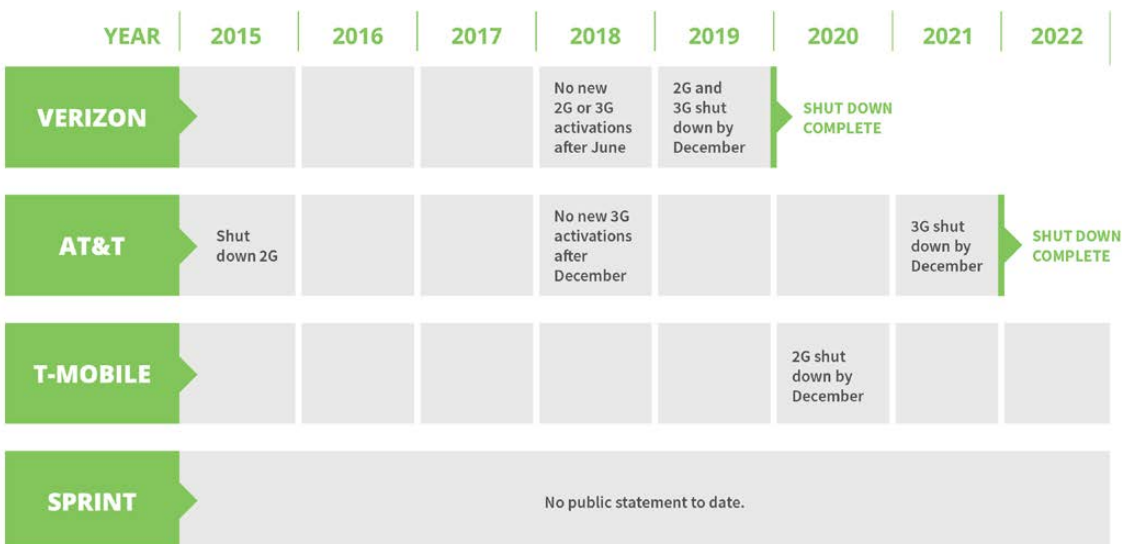

APPLICATION FEATURES

- Automate mass firmware and software updates to stay in compliance
- Industry-leading cloud and edge tools for quick device deployment and easier asset management
- Monitor network, device and asset performance and security with bi-directional communications
- Access data from edge device previously out of reach to define where to put business logic