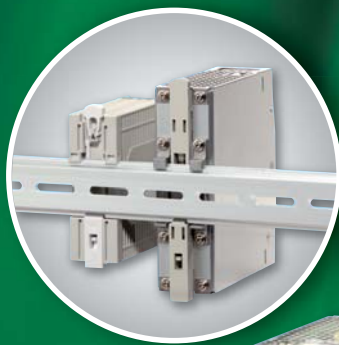

DIN-RAIL MOUNT POWER SUPPLIES

Full Function Series

KH30/60/90/120/240/480

Greener than Ever

Recommended EMI/EMC Filter
 EAC-06-472-D

5-Year Warranty

01 Safety agency approvals

UL60950-1, C-UL (CSA60950-1), UL508 and ANSI/ISA12.12.01 are approved. GL safety standard is also approved (120W and 240W only).

02 Among the world's highest power density

We have increased power density by reducing internal loss to be among the world's highest. Make your control panel narrower, smaller and lighter.

(CoSEL existing models: 36W/in³)
5.4 W/in³
 [KH240F]

03 Two choices of interface

Two types of interface are available, depending on where you install. Captured screw feature simplifies wiring work.

〈European type〉 〈Block type〉

2WAY

04 Remote control terminals (120W, 240W and 480W only)

Remote control terminal included as standard. Power line ON / OFF control is simple.

Power line
ON/OFF

05 Peak power (120W, 240W and 480W only)

The power supply is equipped with peak power of 1.5 times rated. This allows start up of machines with a large inrush current.